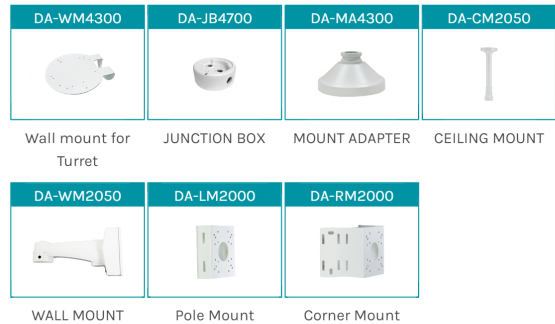

DC-D4512WERA 2.8mm

H.265 5MP AI IR Turret Camera (LightMaster NIR)

- Easy installation with DirectIP NVR
- H.265 and Intelligent Codec
- PoE (IEEE 802.3af Class 3)
- IR LED (30m / 98.4 ft (4ea))
- IDIS Deep-Learning Analytics (IDLA)

PRODUCT IMAGE

DIMENSIONS

Unit - mm (inch)

ACCESSORIES (OPTIONAL)

ACCESSORY CONFIGURATION BY INSTALLATION ENVIRONMENT

PRODUCT	INSTALLATION ENVIRONMENT	ACCESSORY CONFIGURATION
DC-D4512WERA 2.8mm	WALL	 WALL MOUNT FOR TUBOSET Model: DA-WM4300
		or
		 JUNCTION BOX Model: DA-JB4700
	CELLING	 MOUNT ADAPTER Model: DA-MA4300
		+
	POLE	 MOUNT ADAPTER Model: DA-MA4300
		+
		 WALL MOUNT Model: DA-WM2050
		+
	CORNER	 POLE MOUNT Model: DA-LM2000
		 MOUNT ADAPTER Model: DA-MA4300
		+
	 WALL MOUNT Model: DA-WM2050	
	+	
	 CORNER MOUNT Model: DA-RM2000	