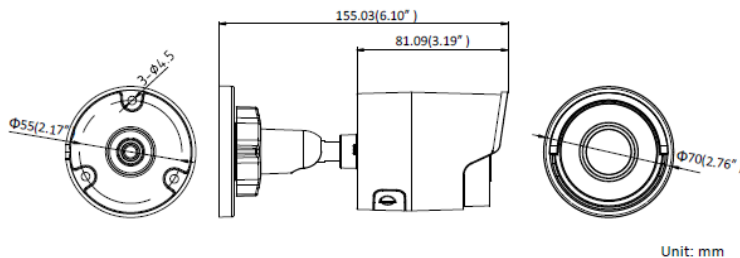

## Dimensions

DS-2CD2035FWD-I	
<b>Camera</b>	
Image Sensor	1/2.8" Progressive Scan CMOS
Minimum Illumination	Color: 0.008 lux @(F1.6, AGC ON), 0 lux with IR
Shutter Time	1/3 s to 1/100,000 s
Slow Shutter	Supported
Lens	98° (2.8 mm), 78.7° (4 mm), 48° (6 mm), 37° (8 mm)
Lens Mount	M12
Iris	F1.6
3-Axis Adjustment	Pan: 0° to 360°; Tilt: 0° to 75°; Rotate: 0° to 360°
Day and Night	IR Cut Filter
DNR	3D DNR
Wide Dynamic Range	120 dB
<b>Compression Standard</b>	
Video Compression	Main stream: H.265+ / H.265 / H.264+ / H.264; sub stream: H.265+ / H.265 / H.264+ / H.264 / MJPEG; third stream: H.265+ / H.265 / H.264+ / H.264
H.264 Type	Main profile / high profile
H.264+	Support
H.265 Type	Main profile
H.265+	Support
Video Bit Rate	32 Kbps to 16 Mbps
<b>Image</b>	
Maximum Resolution	2048 x 1536
Main Stream	30 fps (2048 x 1536, 1920 x 1080, 1280 x 720)
Sub Stream	30 fps (640 x 360, 352 x 240)
Third Stream	30 fps (1280 x 720, 640 x 360, 352 x 240)
Image Enhancement	BLC / 3D DNR
Image Settings	Rotate mode supported. Brightness, contrast, saturation, and sharpness are adjustable via web browser and client software
ROI (Region of Interest)	Separate support for one fixed region in main and sub streams
Day / Night Switch	Auto / scheduled
<b>Network</b>	
Network Storage	Support for microSD / SDHC / SDXC card (128G), local storage, NAS (NFS, SMB/CIFS), ANR
Alarm Trigger	Motion Detection, tampering alarm, network disconnected, IP address conflict, illegal login, HDD full, HDD error
Protocols	TCP/IP, UDP, ICMP, HTTP, HTTPS, FTP, DHCP, DNS, DDNS, RTP, RTSP, RTCP, PPPoE, NTP, UPnP, SMTP, SNMP, IGMP, 802.1X, QoS, IPv6
Standard	ONVIF (PROFILE S, PROFILE G), PSIA, CGI, ISAPI
General Function	One-key reset, anti-flicker, heartbeat, mirror, password protection, privacy mask, watermark, IP address filter
<b>General</b>	
Operating Conditions	-40° F to 140° F (-40° C to 60° C), Humidity 90% or less (non-condensing)
Power Supply	12 VDC ± 30%
<b>Interface</b>	
Communication Interface	1 RJ45 10M/100M self-adaptive Ethernet port
On-board Storage	Built-in microSD / SDHC / SDXC slot, up to 128 GB
<b>Smart Feature Set</b>	
Behavior Analysis	Line crossing detection, intrusion detection, unattended baggage detection, object removal detection
Line Crossing Detection	Cross a pre-defined virtual line, up to 1 pre-defined virtual line supported
Intrusion Detection	Enter and loiter in a pre-defined virtual region, up to 1 pre-defined virtual region supported
Object Removal Detection	Objects removed from a pre-defined region, such as exhibits on display
Unattended Baggage Detection	Objects left over in the pre-defined region such as baggage, purses, and dangerous materials
Face Detection	Human face appears in the image can be detected and trigger linkage
<b>General</b>	
Operating Conditions	-22° F to 140° F (-30° C to 60° C), Humidity 95% or less (non-condensing)
Power	12 VDC ± 25%, 5W; PoE (802.3af, class 3), 7 W
IR Range	Up to 100 ft (30 m)
Protection Level	IP67
Dimensions	Camera: Ø 2.76" x 6.1" (Ø 70 x 155.03 mm); Package: 8.5" x 4.76" x 4.65" (216 mm x 121 mm x 118 mm)
Weight	0.9 lbs (410 g)