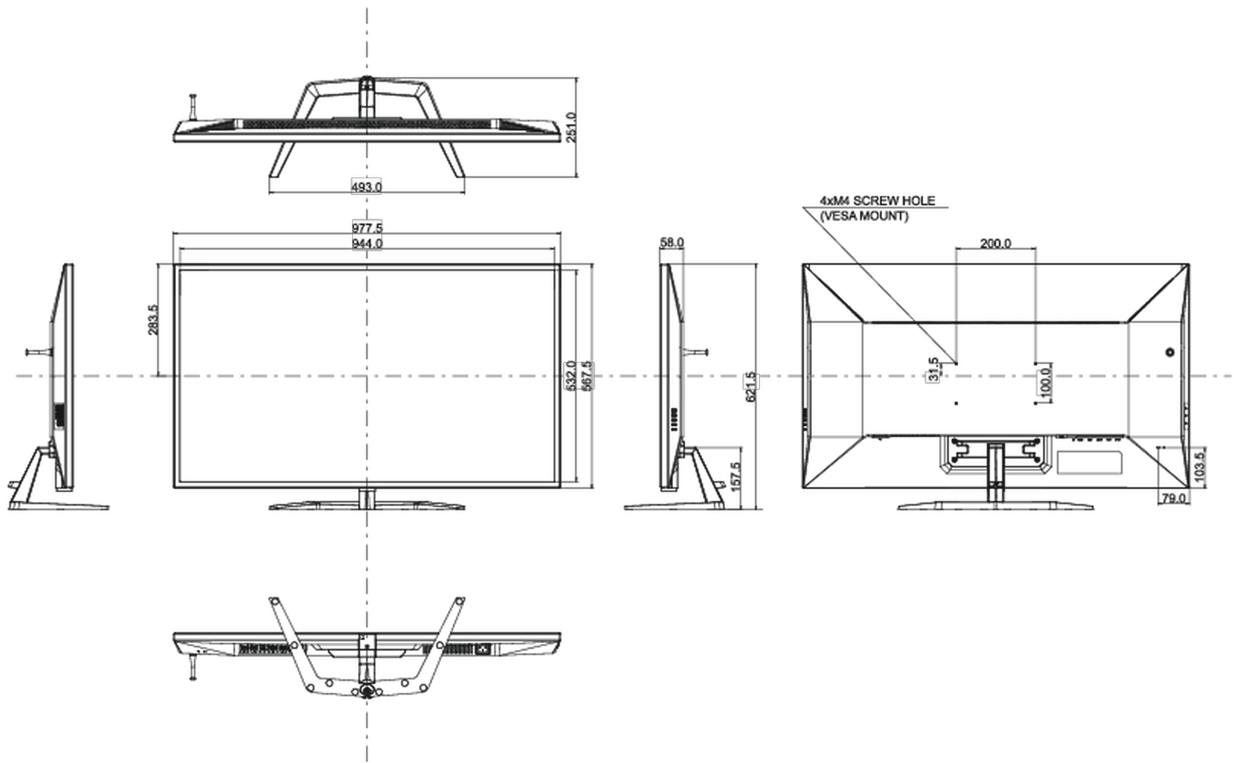

04 MECHANICAL

Display position adjustments	tilt
Tilt angle	10° up; 2° down
VESA mounting	200 x 100mm

05 ACCESSORIES INCLUDED

Cables	power, USB, HDMI, DP
Other	quick start guide, safety guide
Remote control	yes (batteries included)

08 DIMENSIONS / WEIGHT

Product dimensions W x H x D	977.5 x 621.5 x 251mm
Box dimensions W x H x D	1071 x 760 x 240mm
Weight (without box)	14.5kg
Weight (without stand)	12.7kg
Weight (with box)	19kg
EAN code	4948570118519