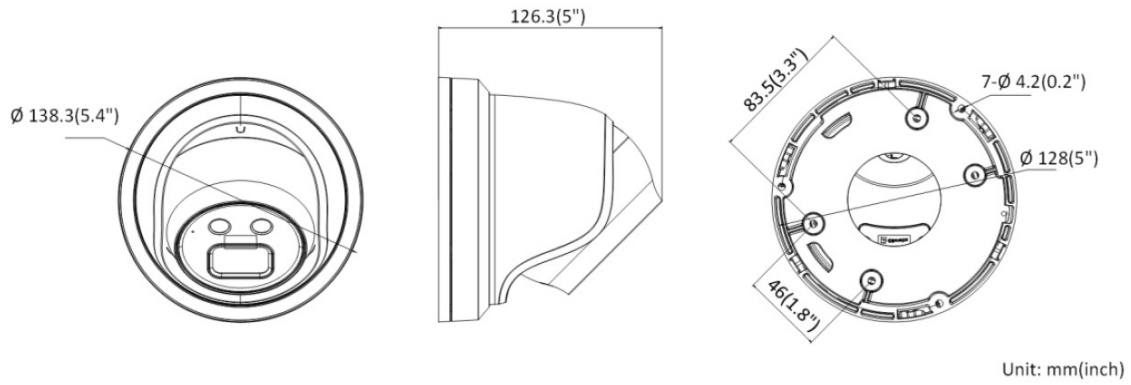

DIMENSIONS

ACCESSORIES