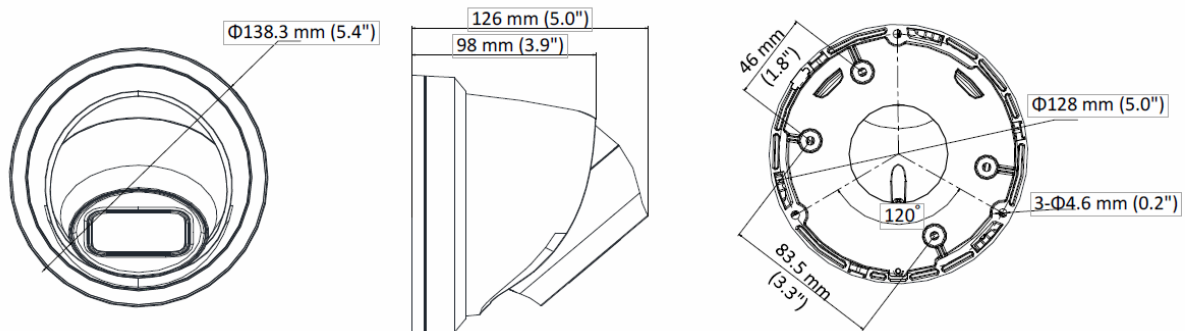

SPECIFICATIONS

Approval	
EMC	47 CFR Part 15, Subpart B; EN 55032: 2015, EN 61000-3-2: 2014, EN 61000-3-3: 2013, EN 50130-4: 2011 +A1: 2014; AS/NZS CISPR 32: 2015; ICES-003: Issue 6, 2016; KN 32: 2015, KN 35: 2015
Safety	UL 60950-1, IEC 60950-1:2005 + Am 1:2009 + Am 2:2013, EN 60950-1:2005 + Am 1:2009 + Am 2:2013, IS 13252(Part 1):2010+A1:2013+A2:2015
Chemistry	2011/65/EU, 2012/19/EU, Regulation (EC) No 1907/2006
Protection	Ingress protection: IK10 (IEC 62262:2002), IP67 (IEC 60529-2013)
<i>Note: Listed resolutions are only selectable options. It does not mean that all streams can work at their maximum resolution at the same time.</i>	

DIMENSIONS