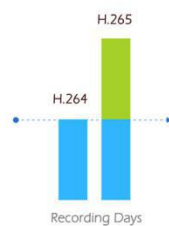

4K H.265 PoE NVR 1000 Series

PoE

4K+H.265

[DATASHEET](#)

KEY FEATURES

- **Powerful Decoding Capacity** (Maximum supporting 8*1080P or 9*720P network cameras viewing at the same time.)
- **3.5" HDD** (1 SATA of 3.5" HDD, providing 10TB hard disk storage.)
- **Exquisite Structure & Easy Installation** (115mm*115mm*180mm sizes, exquisite design and easy to install.)
- **Revolutionary Thermal Design** (The aluminum casing serves as a heat sink and the ventilation holes on rear and bottom panels maximize airflow and carry the heat easily.)
- **Video Content Analysis** (With 10 detection modes, VCA greatly enhances the performance bringing comprehensive surveillance functions.)

Plug and Play

Milesight 9-CH Mini PoE NVR features 4 independent PoE ports. The NVR will automatically detect, configure and play the live view of the network cameras once the cable is plugged.

H.265+H.264

Smartly figure out and switch between H.264 and H.265 automatically. It will extend the days to save recording file with H.265 than with other compressions.

4K Ultra HD

Milesight 4K Mini NVR is a patent design 9-CH NVR which can work with all ONVIF-compliant IP cameras, supporting dual stream, and up to 4K definition.

Excellent Heat Dissipation

Ventilation holes on rear and bottom panels, an fan inside Mini PoE NVR drives airflow, offering excellent performance of cooling and ensuring great protection for components. The aluminum casing united a special panel on bottom improves the effect of heat dissipation.