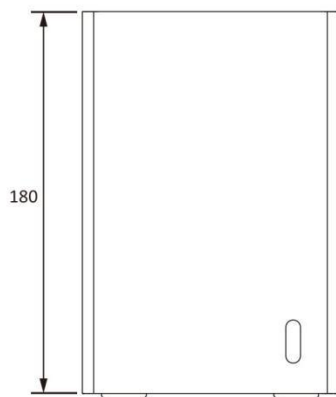

Model		MS-N1009-UPT
Video/Audio Input	Network Video Input	9-CH
	Bandwidth	Incoming 90Mbps Outgoing 90Mbps
Video/Audio Output	HDMI Output	1-CH, Resolution: 3840x2160/30Hz, 1920x1080/60Hz, 1920x1080/50Hz, 1280x1024/60H, 1280x720/60Hz, 1024x768/60Hz HDMI Supports Audio Output
	Dual Stream	Support
	Recording Resolution	8MP/6MP/5MP/4MP/3MP/1080P/UXGA/720P/D1/VGA/CIF/QCIF
	Synchronous Playback	2*(30fps @8MP), 2*(30fps @6MP), 3*(30fps @5MP), 4*(30fps @4MP), 5*(30fps @3MP), 8*(30fps @1080P), 9*(30fps @720P)
Video/Audio Compression	Video Compression	H.265 <sup>+</sup> /H.265(HEVC)/H.264 <sup>+</sup> /H.264
	Audio Compression	G.711/AAC
	Sample Rate	8KHz/16KHz
	Synchronous Recording	9*5MP
Storage	SATA	1*SATA HDD(3.5")
	Capacity	Up to 10TB capacity for each HDD
Recording Management	Recording Type	Continuous, Motion Detection, Smart Event, Event (Motion Detection, Smart Event)
	Snapshot	Manual Snapshot
	Playback	Video Playback, Image Playback
Backup	Backup	Video Backup, Image Backup
Network	Protocol	IPv4/IPv6, TCP, UDP, RTP, RTSP, RTCP, HTTP, HTTPS, DNS, DDNS, DHCP, NTP, SNTP, SMTP, SNMP, UPnP, NFS
External Interface	Network Interface	1*RJ45 100M/1000M
	USB Interface	2*USB 2.0
PoE Interface	Interface	4*RJ45 10M/100M
	Power Output	≤40W
	Supported Standard	IEEE 802.3af/at
General	Compatibility	ONVIF
	Video Analysis	Region Entrance, Region Exiting, Advanced Motion Detection, Tamper Detection, Line Crossing, Loitering, Human Detection, People Counting
	Keyboard Control	Milesight Keyboard (MS-K02)
	Power Supply	DC 48V 1.25A
	Consumption	≤6W(Without HDD, without enabling PoE )
	Working Conditions	Temperature: -10℃~55℃/Humidity: 10%~90%
	Dimensions	115mm(W)X115mm(D)X180mm(H)
	Weight	1.5Kg
	Warranty	3/5 Years

## Structure Diagrams

Units: mm