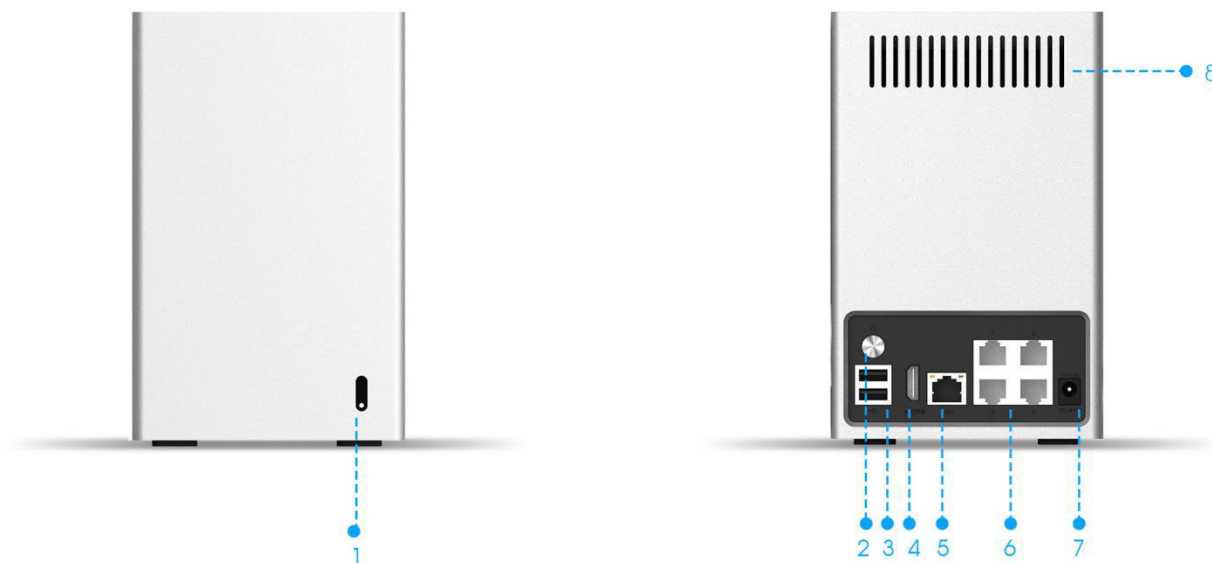

### Excellent Heat Dissipation

Ventilation holes on rear and bottom panels, an fan inside Mini PoE NVR drives airflow, offering excellent performance of cooling and ensuring great protection for components. The aluminum casing united a special panel on bottom improves the effect of heat dissipation.

## Interfaces

- 1. LED Indicator
- 2. Power
- 3. USB
- 4. HDMI
- 5. LAN
- 6. PoE Port 1/2/3/4
- 7. Power
- 8. Ventilation Hole