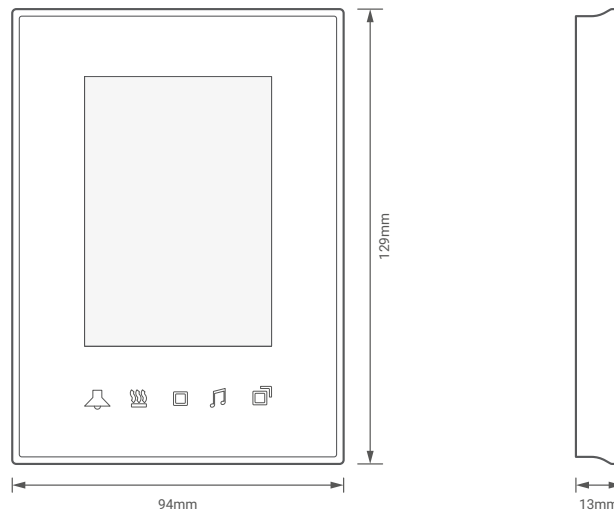

Copyright © 2020 TIS, All Rights Reserved

TIS Logo is a Registered Trademark of Texas Intelligent System LLC in the United States of America. This company takes TIS Control Ltd. in other countries. All of the Specifications are subject to change without notice.

TEXAS INTELLIGENT SYSTEM LLC

SUITE# 610, 860 NORTH DOROTHY DR
RICHARDSON
TX 75081.USA

TIS CONTROL LIMITED

RM 1502-p9 Easay CommBldg
253-261 Hennessy Rd Wanchai
Hong Kong