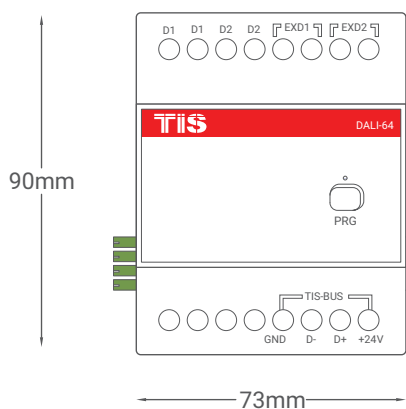

## KEY FEATURES

- ★ Standard 35 mm din rail
- ★ Built-in DALI power supply
- ★ Works with TIS-BUS protocol

BARCODE (UPC-A)

# DALI MASTER CONTROLLER

### PRODUCT SPECIFICATIONS

	<b>Ports</b>	DALI	Standard DALI connection Numbers of units max 64 units
	<b>TIS Bus</b>	Number of devices on 1 line Bus voltage Current consumption Protection	Max. 64 12-32 V DC <300 mA / 24 V DC Reverse polarity protection
	<b>Reaction time</b>		approx. 20ms
	<b>Function programmable options</b>	DALI	Numbers of addresses 64 16 Groups 16 Scenes
	<b>Mounting</b>	Din Rail Wall mount	Standard 35 mm Din rail screw holder on the back of the module
	<b>Connection terminal</b>	Load and Power Data / bus	Screw terminal 0,25...4mm <sup>2</sup> Male female connectors Link + screw Terminal
	<b>Weight</b>	Without packaging	0.21 KG
	<b>Dimensions</b>	Width x length x height	90mm x 73mm x 76mm
	<b>Housing</b>	Materials Casing color IP rating	Fire-proof ABS Black Gray IP 20
	<b>Temperature range</b>	Operation Storage Transport	-30...60°C -20...60°C -30...75°C
	<b>Air humidity</b>		<85% non-condensing