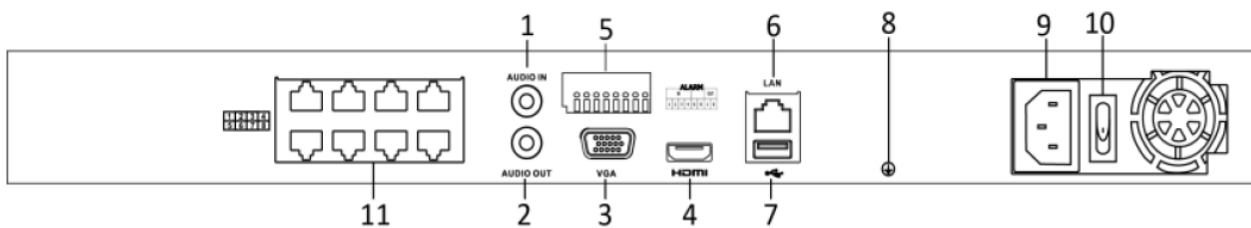

SPECIFICATIONS

Working humidity	10 to 90 %
Dimensions (W × D × H)	385 × 315 × 52 mm (15.2" × 12.4" × 2.0")
Weight (without hard disk)	≤ 3 kg (6.6 lb)

DIMENSIONS

Index	Description	Index	Description
1	AUDIO IN	7	USB 3.0 Interface
2	AUDIO OUT	8	GND
3	VGA Output (DB9 Connector)	9	100 to 240 VAC power supply Switch
4	HDMI Interface	10	Power Switch
5	Controller Port, Alarm In/Alarm Out	11	16 interfaces with PoE function
6	LAN Interface