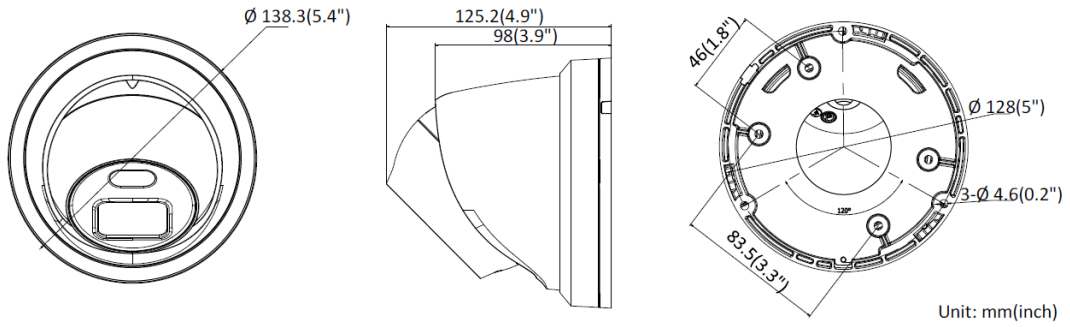

### SPECIFICATIONS

Camera	
Image sensor	1/1.8" Progressive Scan CMOS
Min. Illumination	0.0014 @ (F1.0, AGC ON), 0 Lux with Light
Shutter Speed	1/3 s to 1/100,000 s
Slow Shutter	Yes
DNR	3D DNR
WDR	120dB
Angle Adjustment	Pan: 0° to 360°, tilt: 0° to 75°, rotate: 0° to 360°
Lens	
Focal length	2.8 mm
Aperture	F1.0
Focus	Fixed
FOV	2.8 mm, horizontal FOV: 109°, vertical FOV: 55°, diagonal FOV: 138°
Lens mount	M16

## SPECIFICATIONS

API	ONVIF (PROFILE S, PROFILE G), ISAPI
Simultaneous Live View	Up to 6 channels
User/Host	Up to 32 users 3 levels: Administrator, Operator and User
Client	Horus VMS and app
Web Browser	Plug-in required live view: IE8+, Chrome 41.0-44, Firefox 30.0-51, Safari 8.0-11 Plug-in free live view: Chrome 45.0+, Firefox 52.0+
<b>Interface</b>	
Communication interface	1 RJ45 10M/100M self-adaptive Ethernet port
On-board Storage	Built-in micro SD/SDHC/SDXC slot, up to 128 GB
Reset Button	Yes
Audio	1 audio input (built-in mic ), mono sound
<b>General</b>	
Operating conditions	-30 °C to +60 °C (-22 °F to +140 °F), humidity 95% or less (non-condensing)
Power Supply	12 VDC ± 25%, $\Phi$ 5.5 mm coaxial power plug PoE (802.3af, class 3)
Power Consumption	12 VDC, 0.5 A, max. 6 W PoE: (802.3af, 36 V to 57 V), 0.3 A to 0.1 A, max. 7.5 W
Protection Level	IP66
Material	Camera: Metal, trim ring: Plastic
Dimensions	Camera: $\Phi$ 138.3 × 125.2 mm ( $\Phi$ 5.4" × 4.9") With package: 170 × 170 × 150 mm (7" × 7" × 5.9")
Weight	Camera: 575 g (1.3 lb.) With package: 833 g (1.8 lb.)

## DIMENSIONS