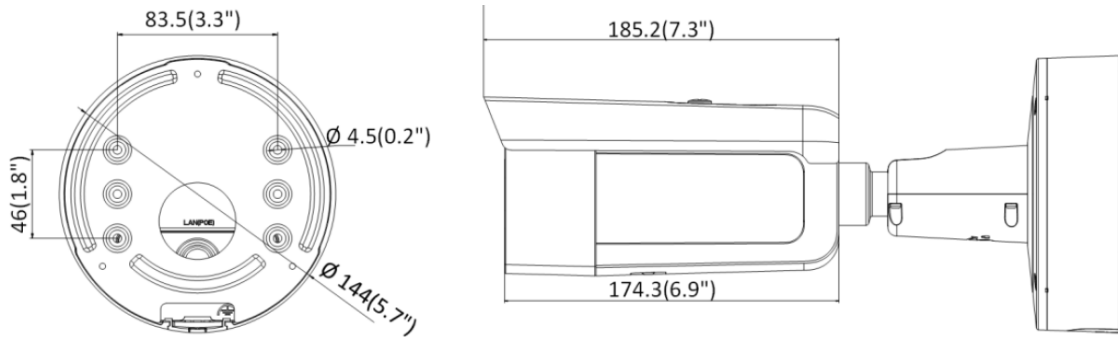

SPECIFICATIONS

Chemistry	CE-RoHS (2011/65/EU); WEEE (2012/19/EU); Reach (Regulation (EC) No 1907/2006)
Protection	Ingress protection: IP66 (IEC 60529-2013), IK10(IEC 62262:2002)

* Listed resolutions are only selectable options. It does not mean that all streams can work at their maximum resolution at the same time.

DIMENSIONS