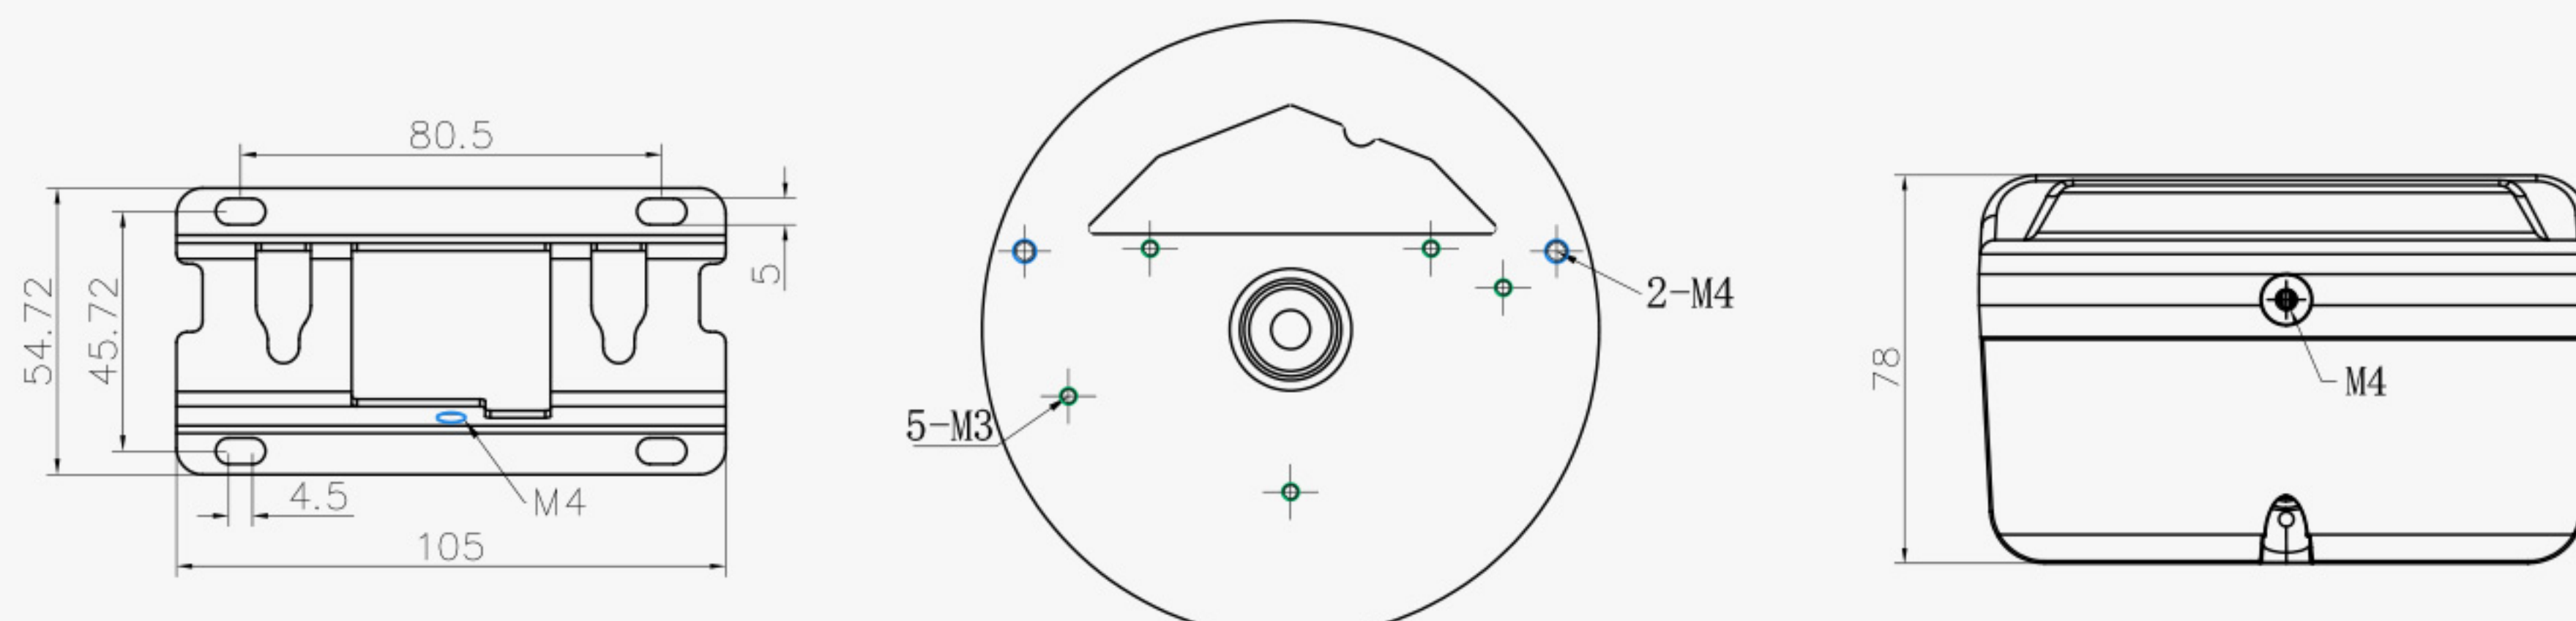

A71 Wall Mount

Weight: 530g
Dimension: 162*124*78mm
Applicable Model:
Mini Dome, IR Mini Dome,
Vandal-proof Mini Dome,
Weather-proof Mini Dome,
AF Motorized Mini Dome

A72 Wall Mount

Weight: 560g
Dimension: 238*159*136mm
Applicable Model:
Pro Dome,
Fisheye Camera

A73 Adapter Plate

Weight: 28g
Dimension: 115*122.5*10mm
Applicable Model:
Vandal-proof Mini Dome

A74 Junction Box

Weight: 60g
Dimension: 121.5*116.5*37.2mm
Applicable Model:
Vandal-proof Mini Dome

A75 Junction Box

Weight: 200g
Dimension: 155.5*167*33.5mm
Applicable Model:
Pro Dome, Fisheye Camera

A76 Pendant Mount

Weight: 620g
Dimension: 136*L (L is default as 300mm,
also can be fixed with A76-L)
Applicable Model:
Fisheye Camera, Pro Dome

A76-L Extension Lever

Weight: 315g
Dimension: 34*300mm
Applicable Model:
A76