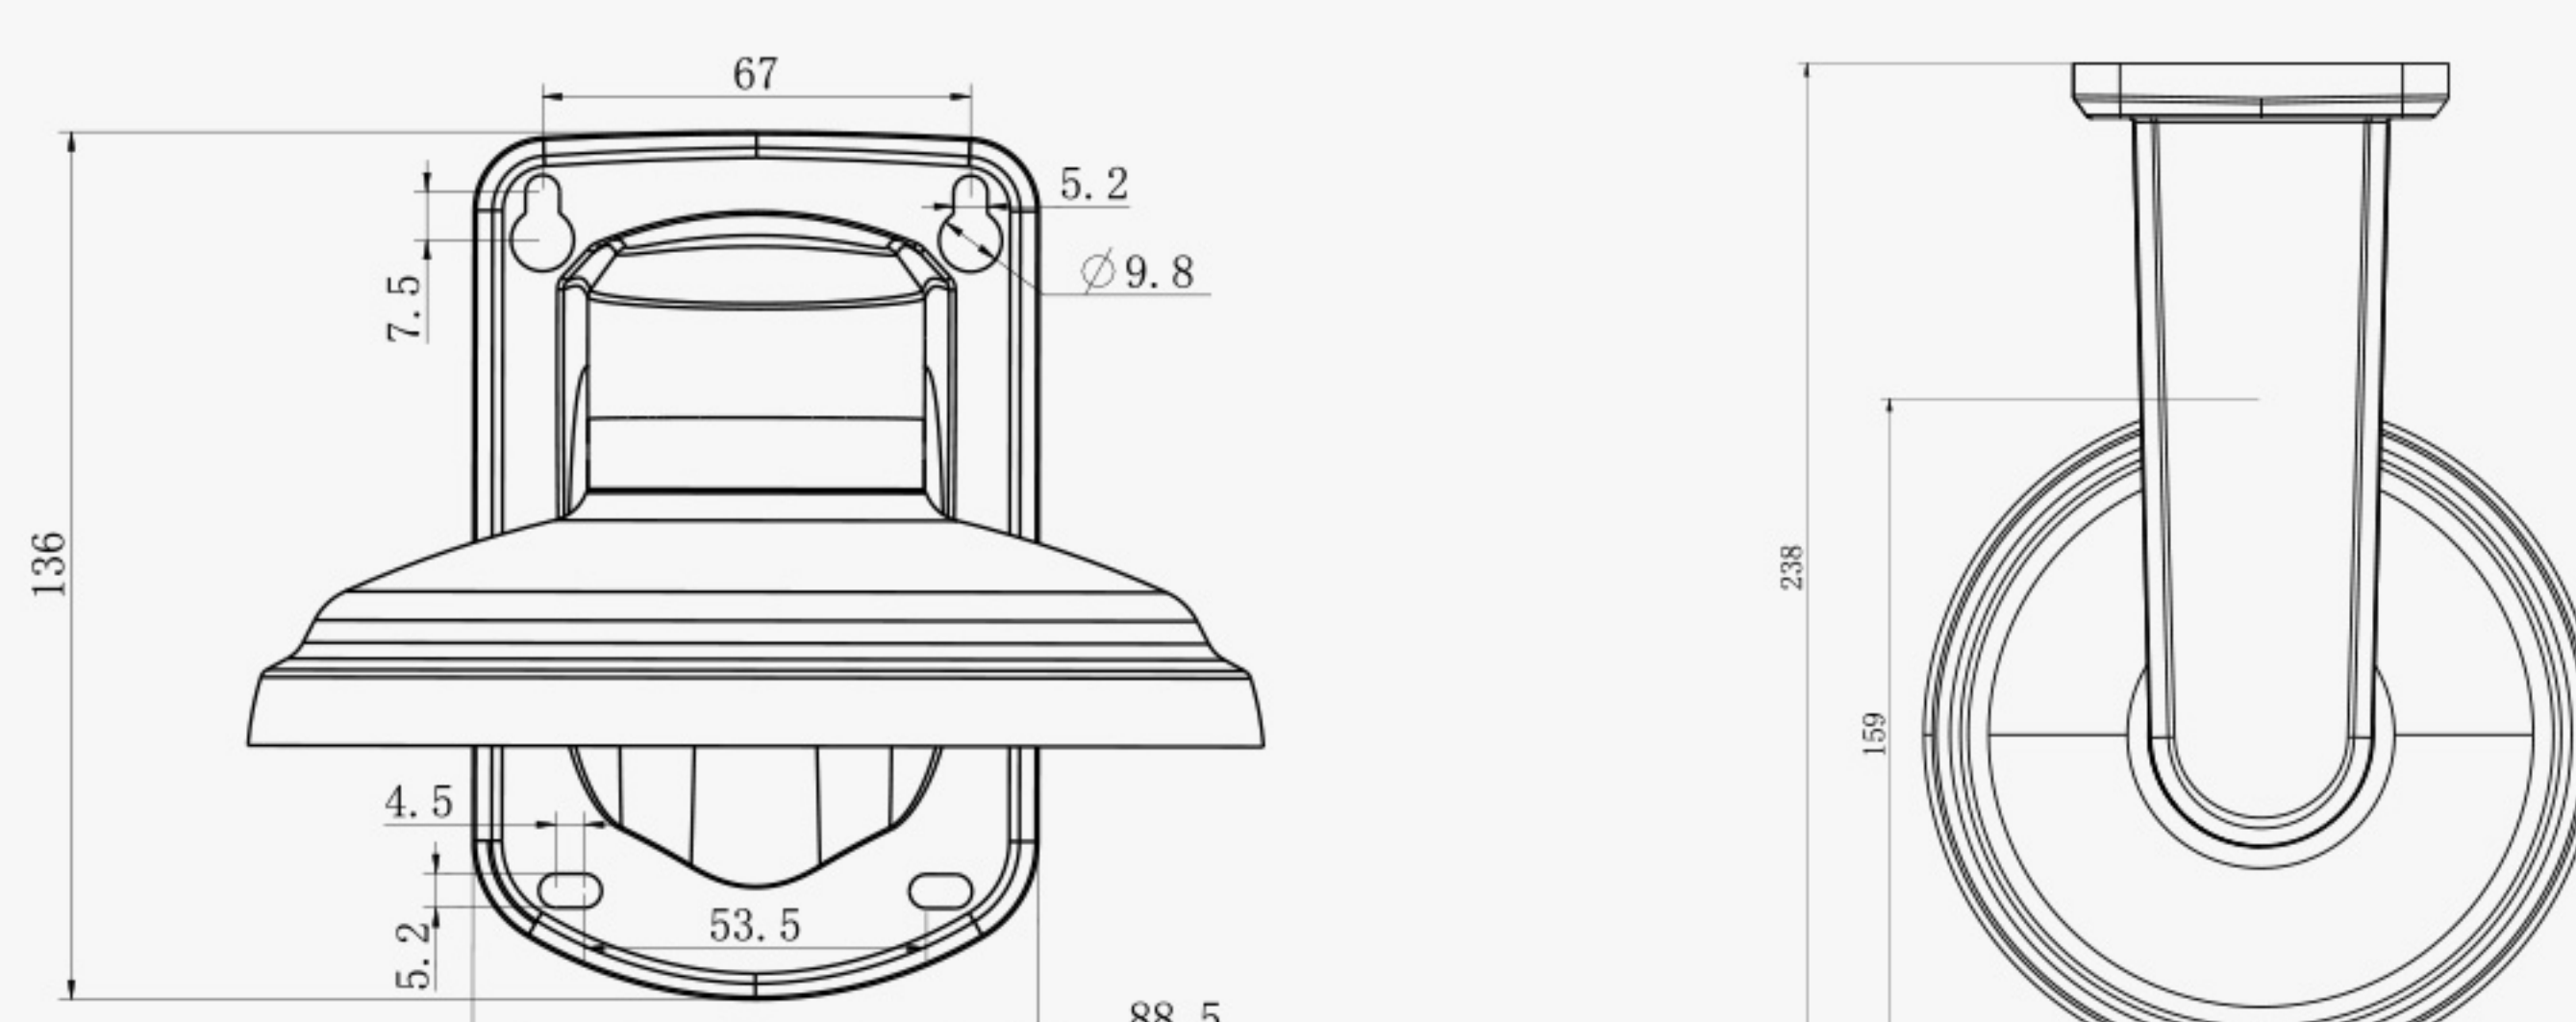

A71 Wall Mount

Weight: 530g
Dimension: 162*124*78mm
Applicable Model:
Mini Dome, IR Mini Dome,
Vandal-proof Mini Dome,
Weather-proof Mini Dome,
AF Motorized Mini Dome

A72 Wall Mount

Weight: 560g
Dimension: 238*159*136mm
Applicable Model:
Pro Dome,
Fisheye Camera

A73 Adapter Plate

Weight: 28g
Dimension: 115*122.5*10mm
Applicable Model:
Vandal-proof Mini Dome

A74 Junction Box

Weight: 60g
Dimension: 121.5*116.5*37.2mm
Applicable Model:
Vandal-proof Mini Dome

A75 Junction Box

Weight: 200g
Dimension: 155.5*167*33.5mm
Applicable Model:
Pro Dome, Fisheye Camera

A76 Pendant Mount

Weight: 620g
Dimension: 136*L (L is default as 300mm,
also can be fixed with A76-L)
Applicable Model:
Fisheye Camera, Pro Dome

A76-L Extension Lever

Weight: 315g
Dimension: 34*300mm
Applicable Model:
A76