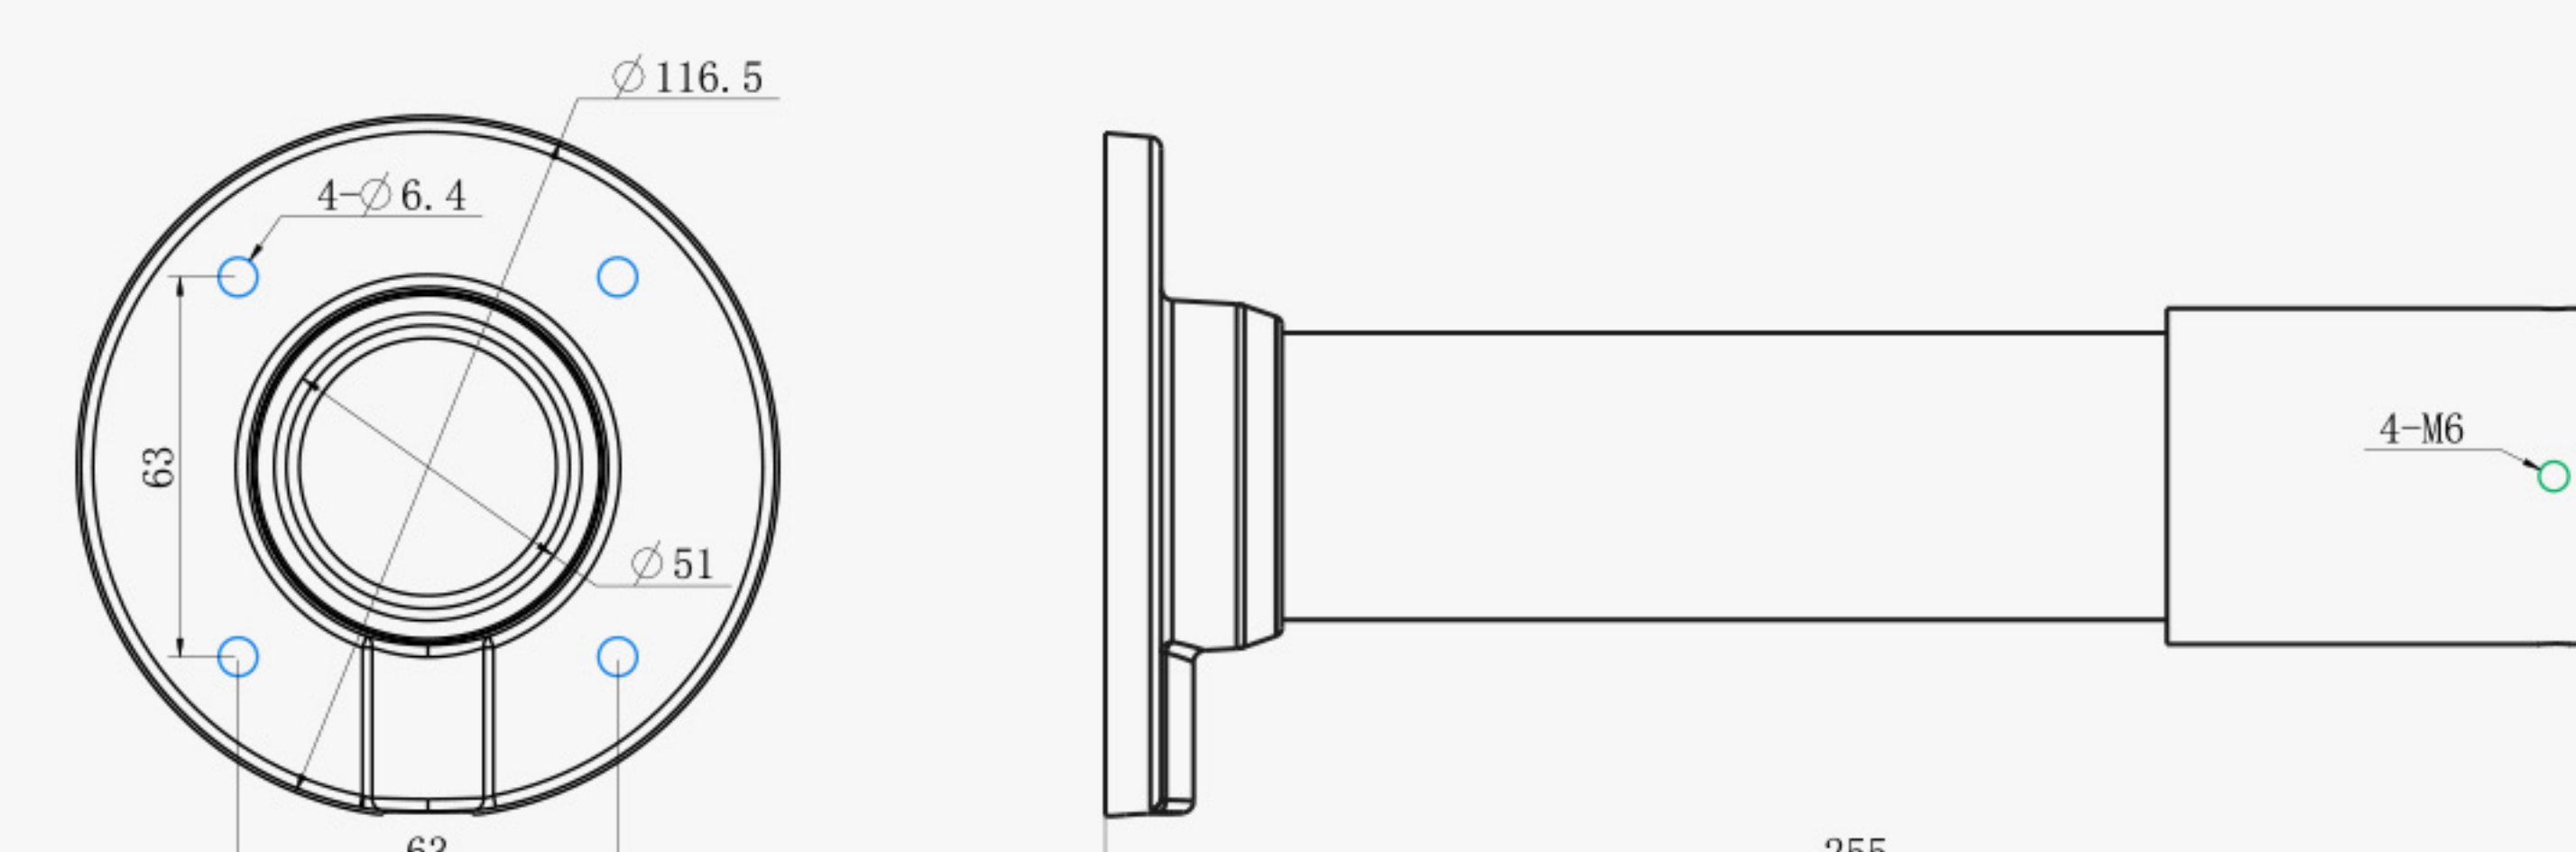

Milesight Network Cameras Accessories Structure

Neat & Integrated Design, Easy & Robust Installation
Facilitate your network video installation in different environments

A01 Pole Mount

Weight: 720g
Dimension: 170*51.5*152.6mm
Applicable Model:
Mini Bullet, Motorized Mini Bullet,
Vandal-proof Mini Bullet,
Vandal-proof Motorized Mini Bullet,
A41, A62, A63, A71, A72

A02 Internal Corner Bracket

Weight: 540g
Dimension: 205*170*26mm
Applicable Model:
Mini Bullet, Motorized Mini Bullet,
Vandal-proof Motorized Mini Bullet,
A71, A72

A03 External Corner Bracket

Weight: 900g
Dimension: 152.5*170*76mm
Applicable Model:
Mini Bullet, Motorized Mini Bullet,
Vandal-proof Motorized Mini Bullet, A71, A72

A41 Wall Mount

Weight: 400g
Dimension: 200*129*100mm
Applicable Model:
Speed Dome

A42 Pendant Mount

Weight: 650g
Dimension: 116.5*225mm
Applicable Model:
Speed Dome

A43 Junction Box

Weight: 1000g
Dimension: 195*164*80mm
Applicable Model:
A41, A42

A76-L Extension Lever

Weight: 315g
Dimension: 34*300mm
Applicable Model:
A76