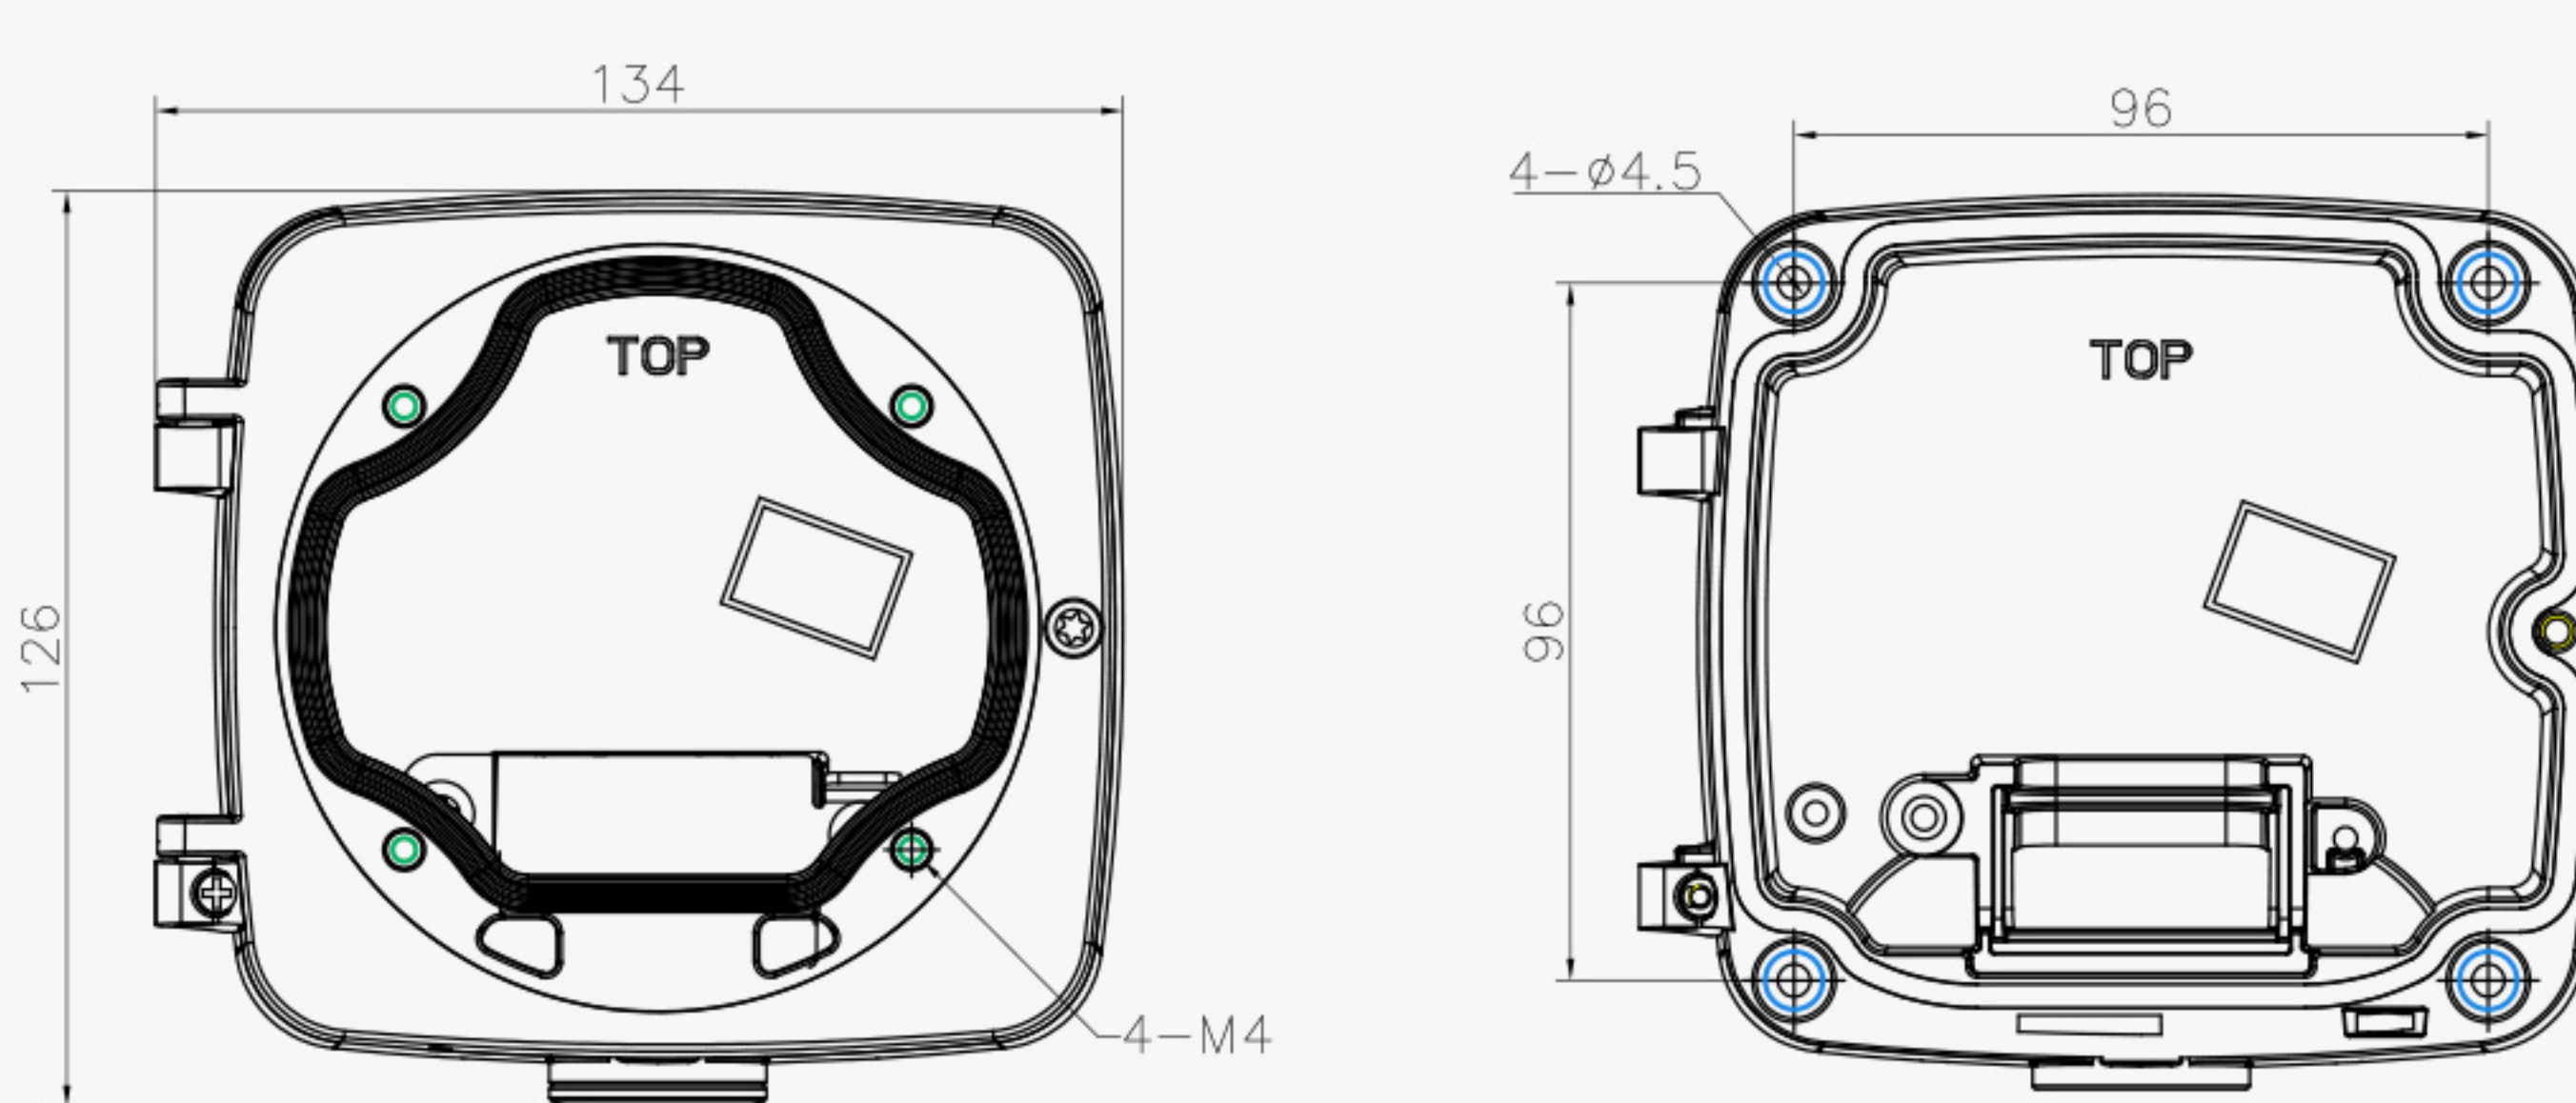

A62 Junction Box

Weight: 510g
Dimension: 134*127*40mm
Applicable Model:
Pro Bullet, Mini PTZ Bullet