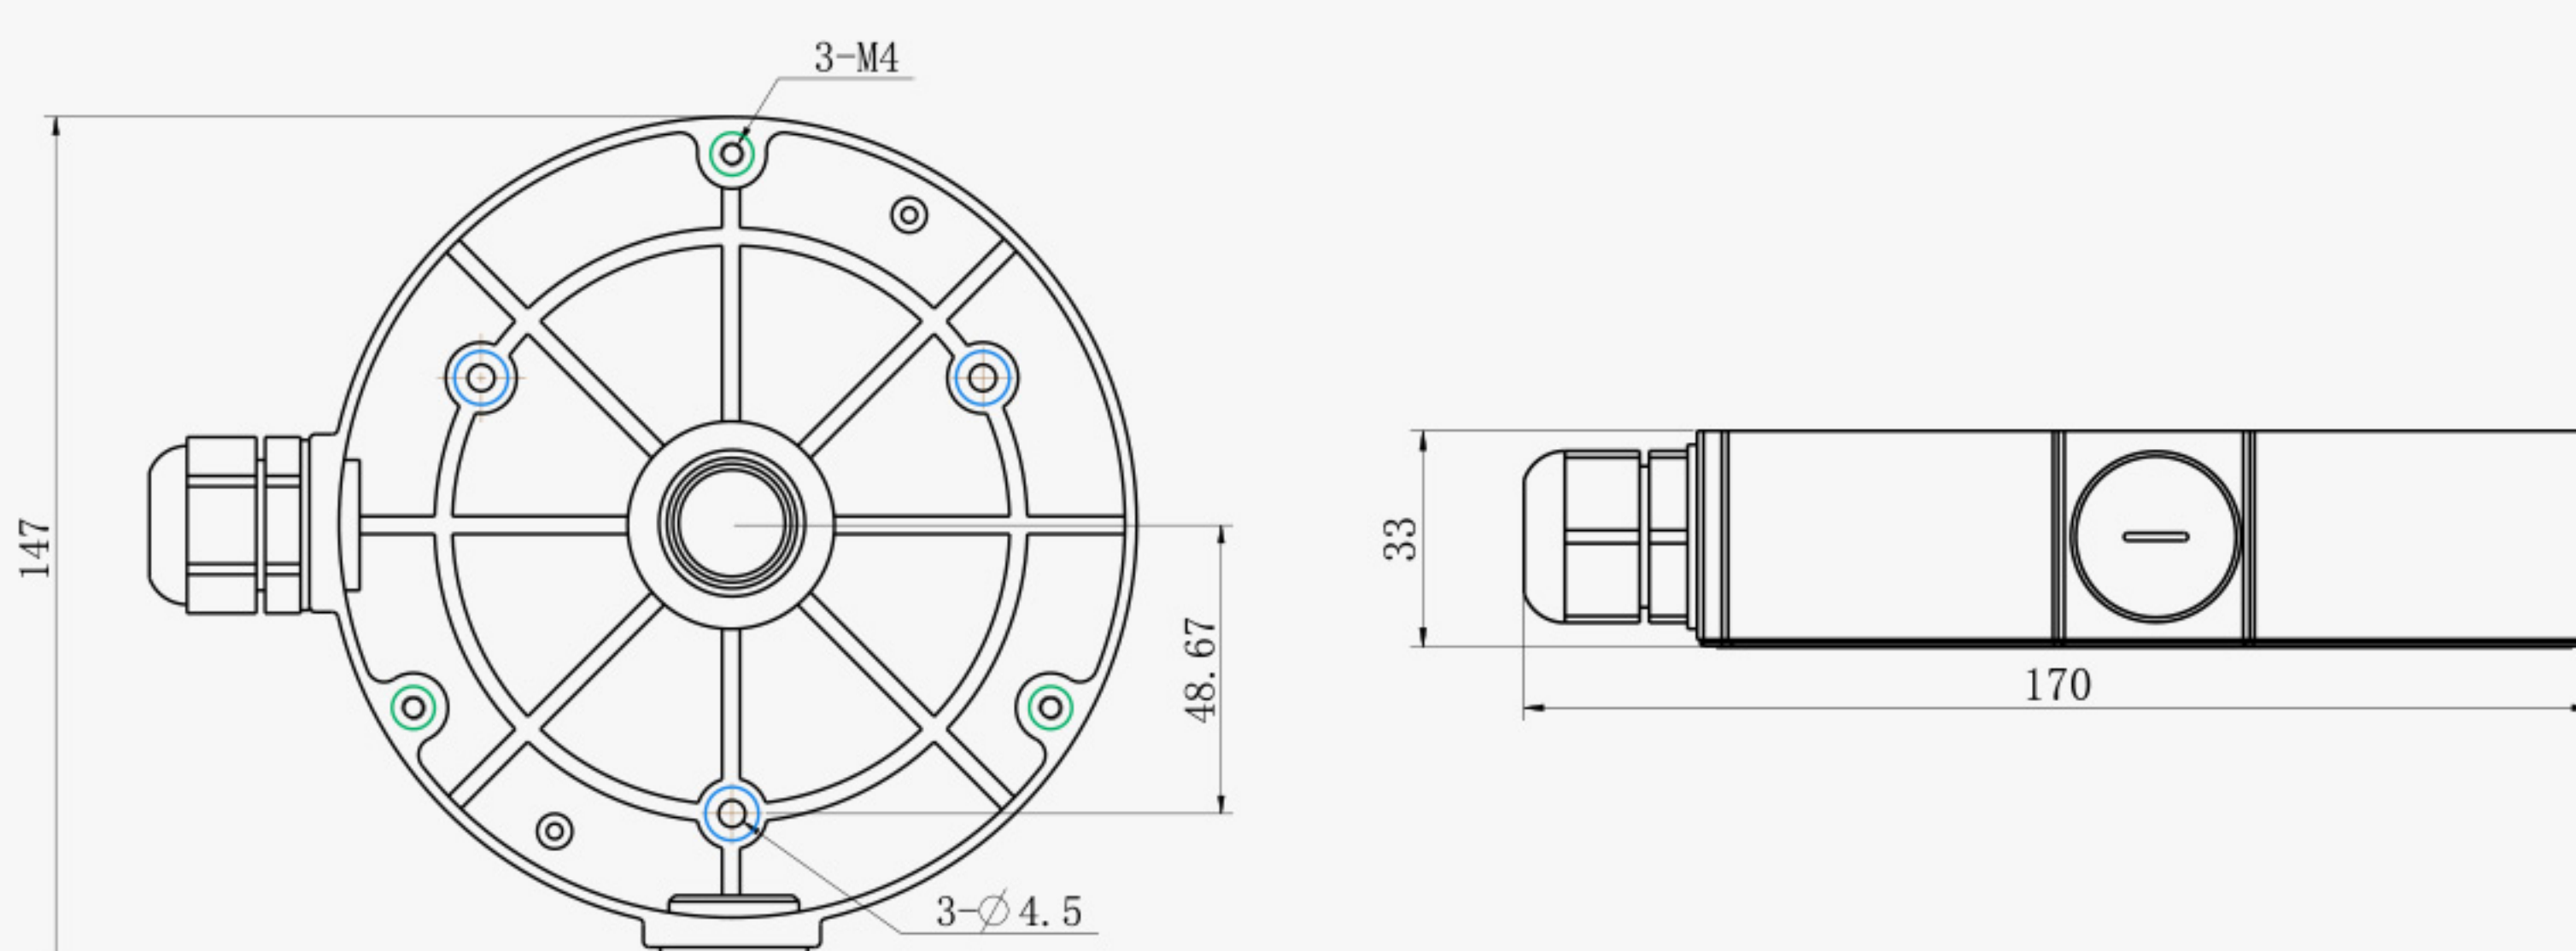

A71 Wall Mount

Weight: 530g
Dimension: 162*124*78mm
Applicable Model:
Mini Dome, IR Mini Dome,
Vandal-proof Mini Dome,
Weather-proof Mini Dome,
AF Motorized Mini Dome

A72 Wall Mount

Weight: 560g
Dimension: 238*159*136mm
Applicable Model:
Pro Dome,
Fisheye Camera

A73 Adapter Plate

Weight: 28g
Dimension: 115*122.5*10mm
Applicable Model:
Vandal-proof Mini Dome

A74 Junction Box

Weight: 60g
Dimension: 121.5*116.5*37.2mm
Applicable Model:
Vandal-proof Mini Dome

A75 Junction Box

Weight: 200g
Dimension: 155.5*167*33.5mm
Applicable Model:
Pro Dome, Fisheye Camera

A76 Pendant Mount

Weight: 620g
Dimension: 136*L (L is default as 300mm,
also can be fixed with A76-L)
Applicable Model:
Fisheye Camera, Pro Dome

A76-L Extension Lever

Weight: 315g
Dimension: 34*300mm
Applicable Model:
A76