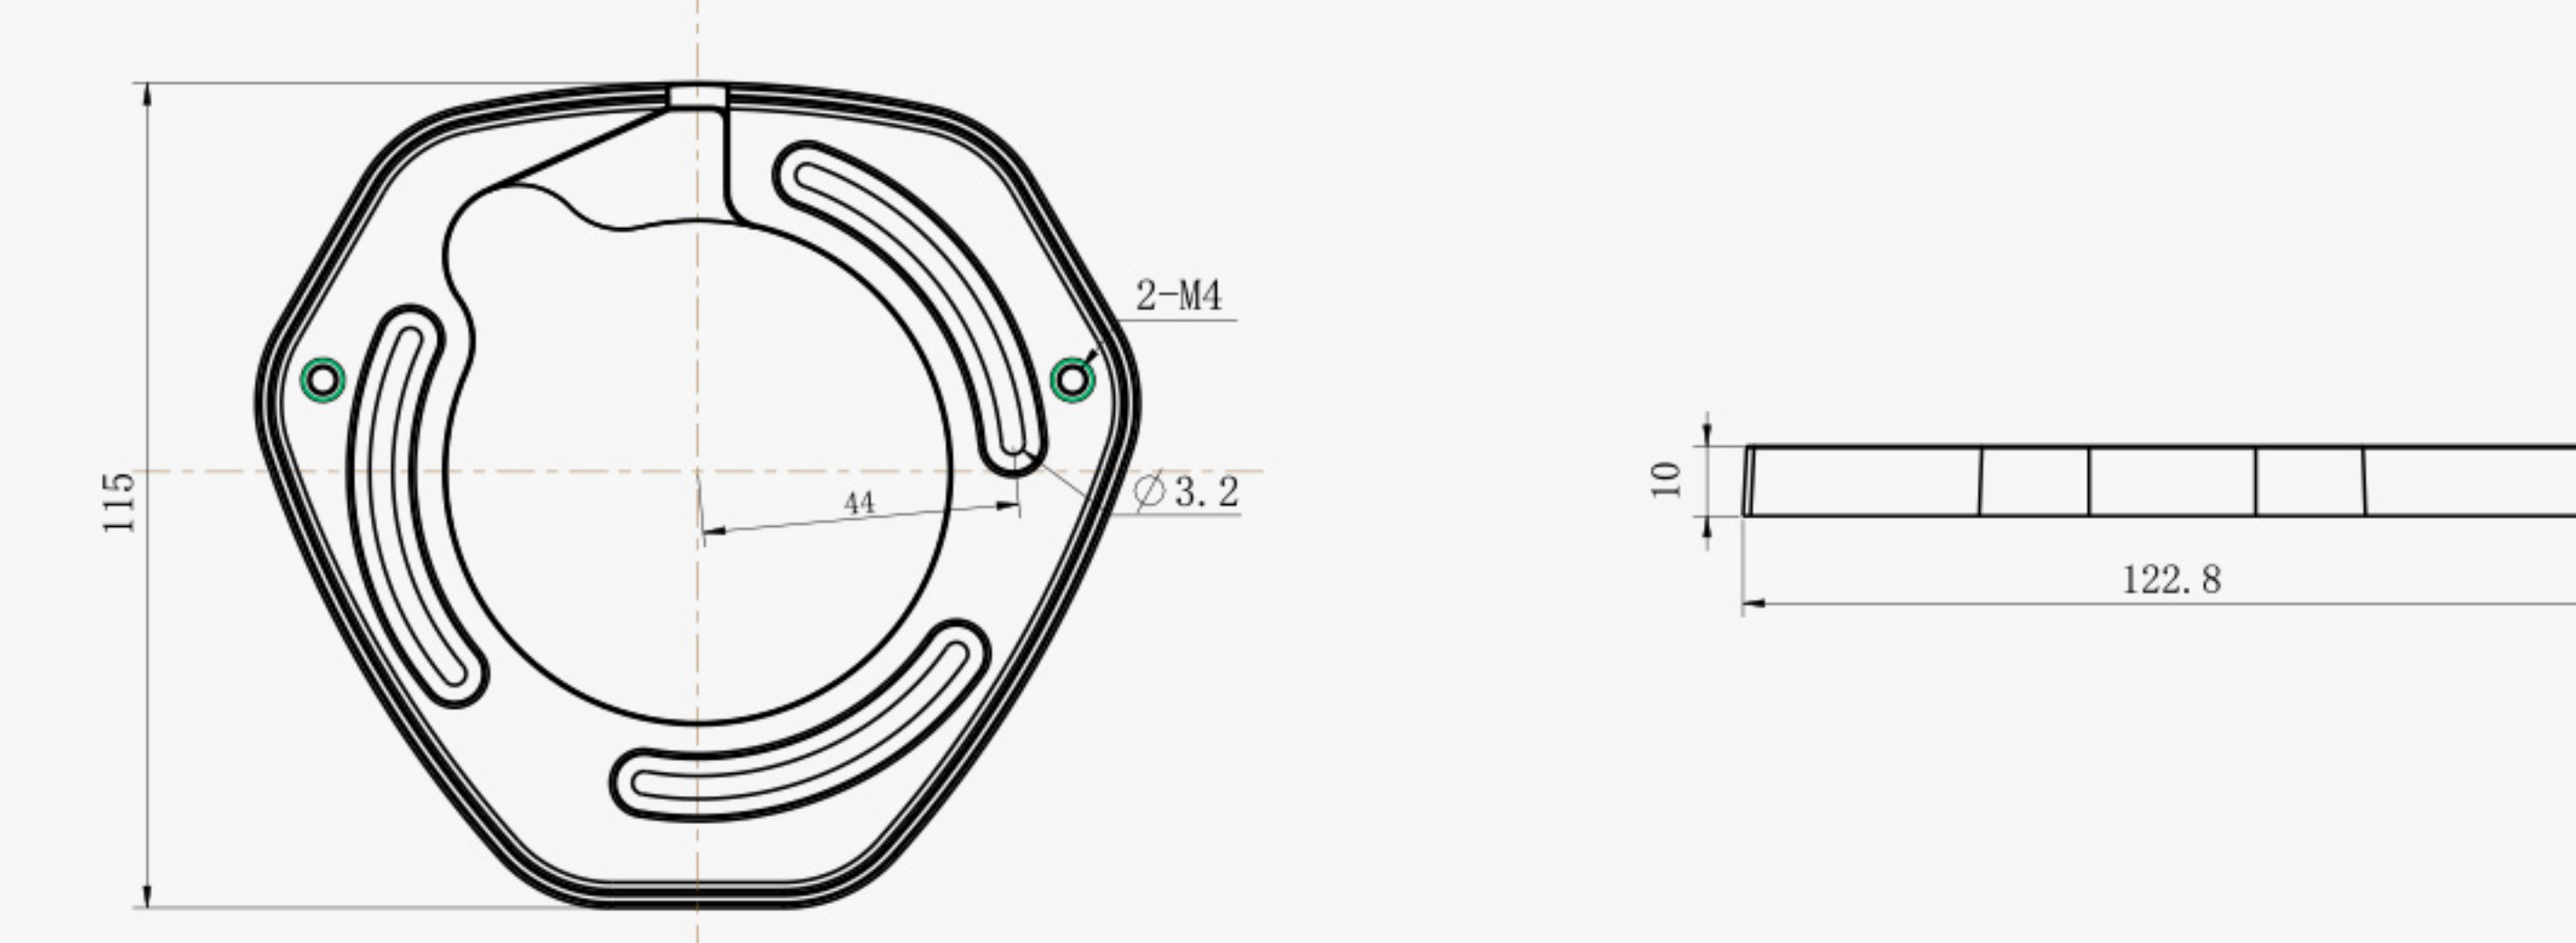

A73 Adapter Plate

Weight: 28g
Dimension: 115*122.5*10mm
Applicable Model:
Vandal-proof Mini Dome