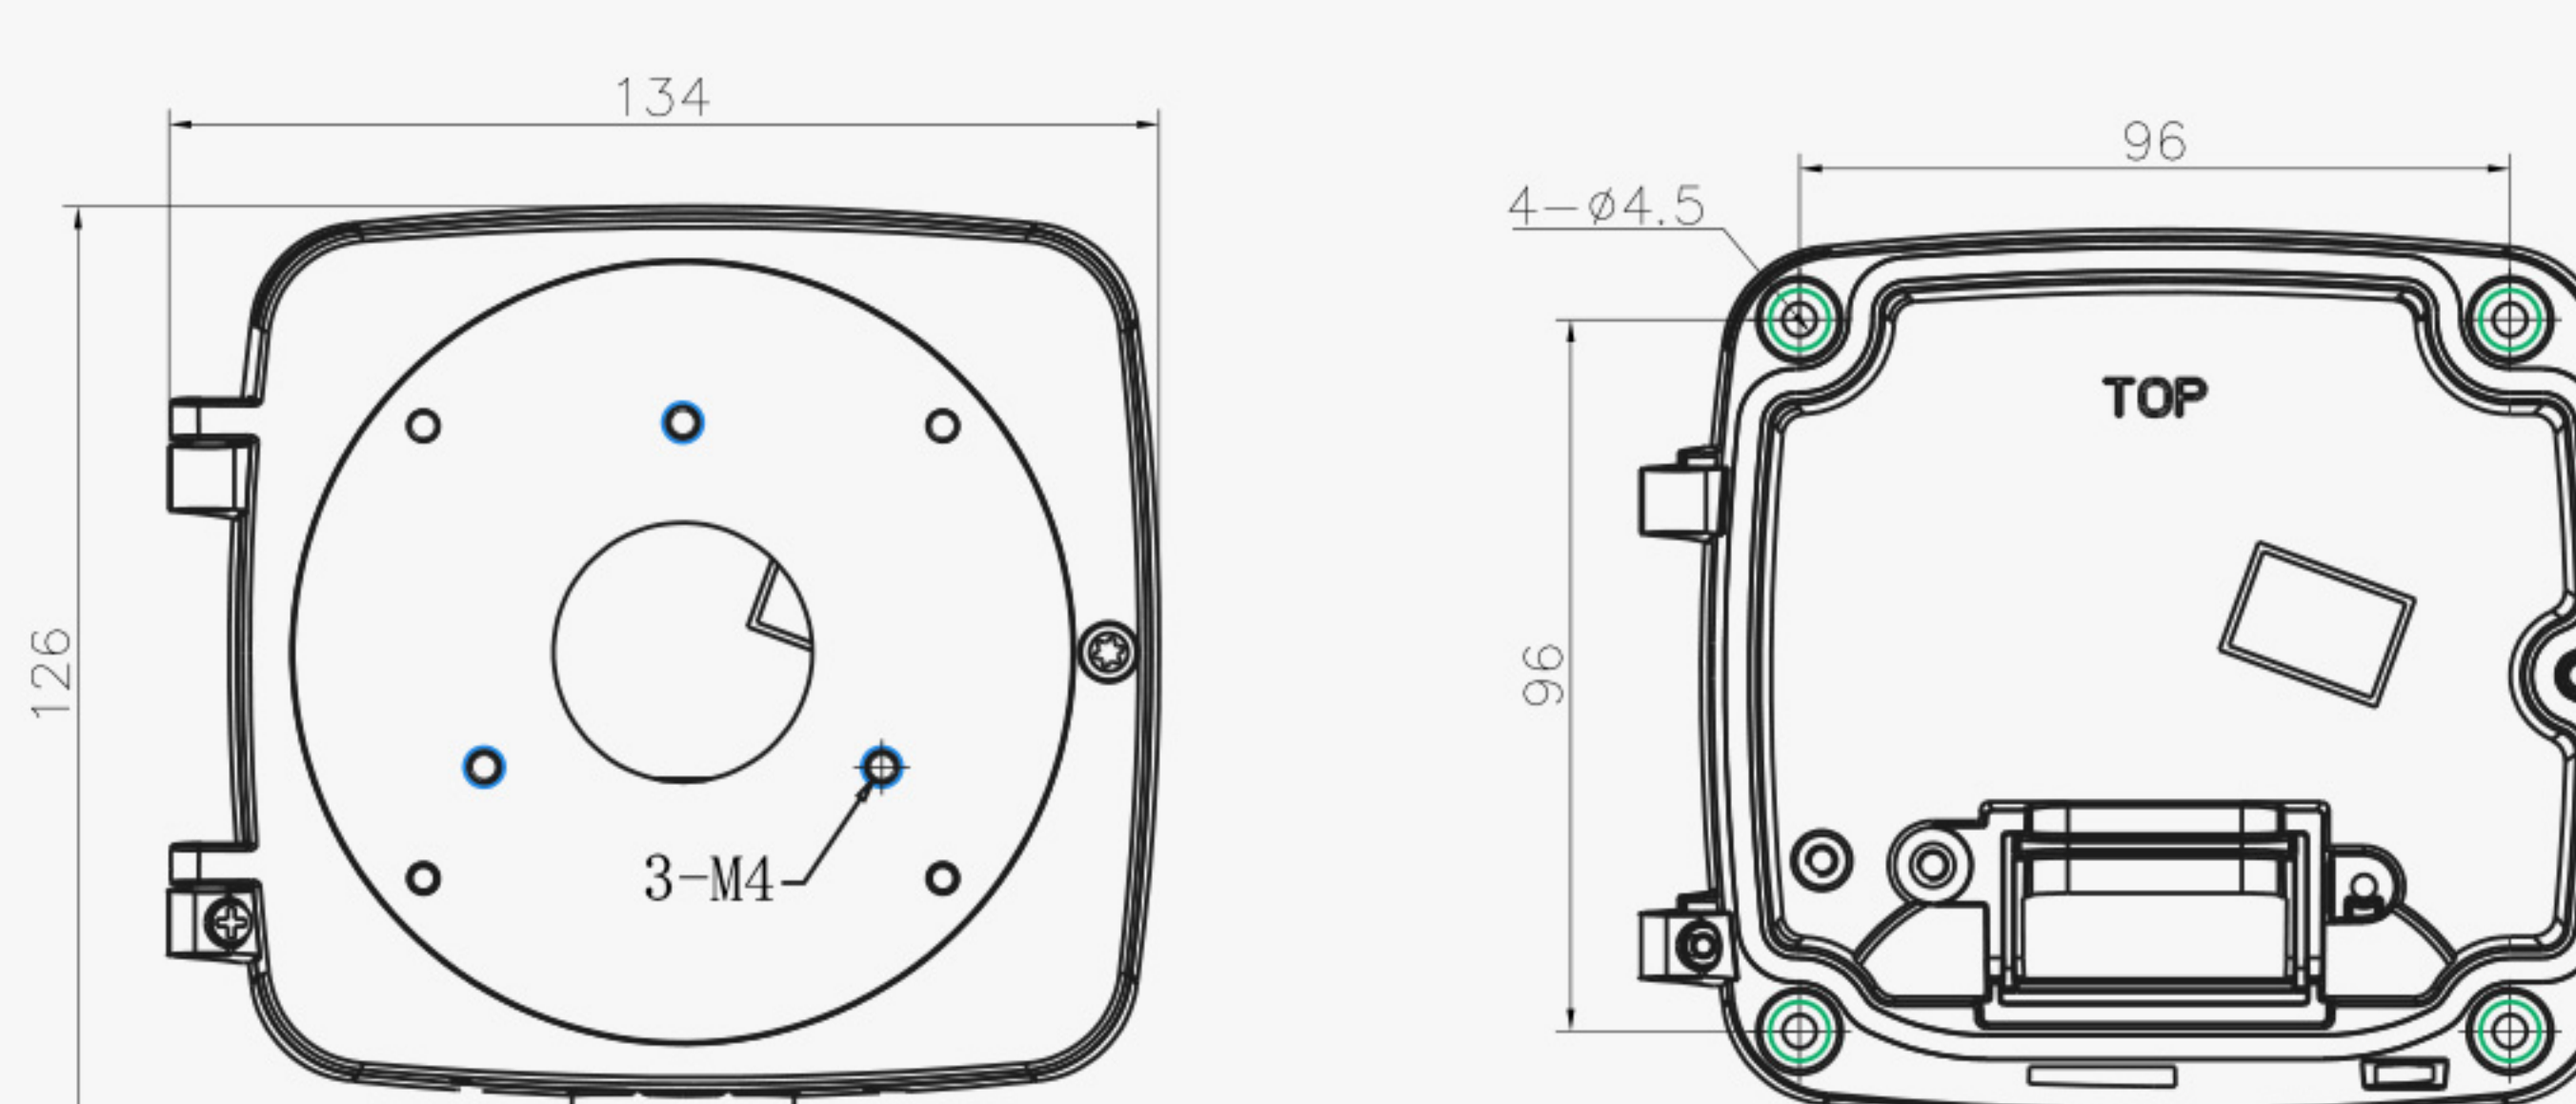

A63 Junction Box

Weight: 620g
Dimension: 134*127*40mm
Applicable Model:
Mini Bullet,
Motorized Mini Bullet,
Vandal-proof Motorized Mini Bullet