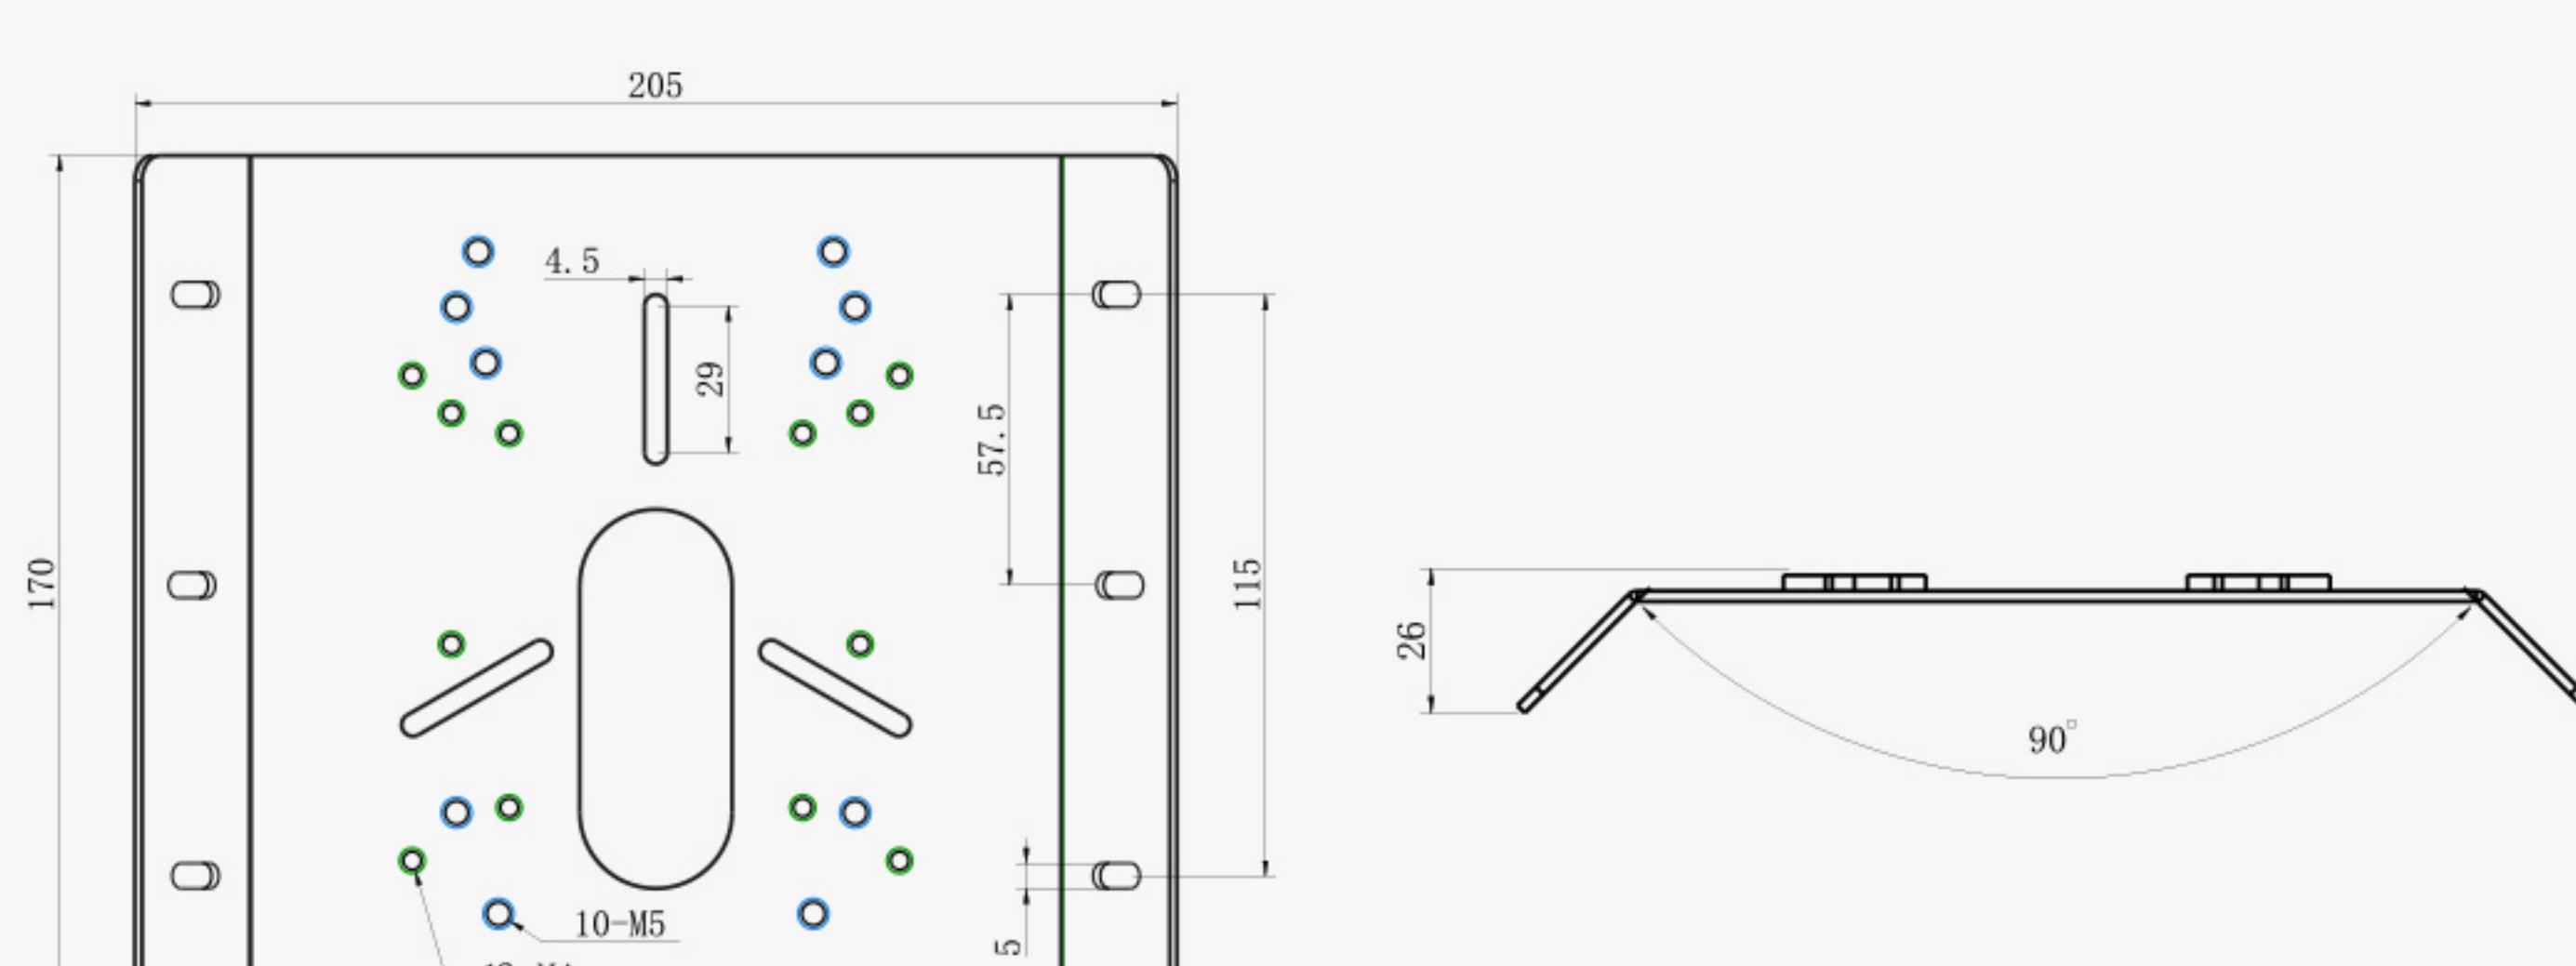

Milesight Network Cameras Accessories Structure

Neat & Integrated Design, Easy & Robust Installation
Facilitate your network video installation in different environments

A01 Pole Mount

Weight: 720g
Dimension: 170*51.5*152.6mm
Applicable Model:
Mini Bullet, Motorized Mini Bullet,
Vandal-proof Mini Bullet,
Vandal-proof Motorized Mini Bullet,
A41, A62, A63, A71, A72

A02 Internal Corner Bracket

Weight: 540g
Dimension: 205*170*26mm
Applicable Model:
Mini Bullet, Motorized Mini Bullet,
Vandal-proof Motorized Mini Bullet,
A71, A72

A03 External Corner Bracket

Weight: 900g
Dimension: 152.5*170*76mm
Applicable Model:
Mini Bullet, Motorized Mini Bullet,
Vandal-proof Motorized Mini Bullet, A71, A72

Weight: 200g
Dimension: 155.5*167*33.5mm
Applicable Model:
Pro Dome, Fisheye Camera

A76 Pendant Mount

Weight: 620g
Dimension: 136*L (L is default as 300mm,
also can be fixed with A76-L)
Applicable Model:
Fisheye Camera, Pro Dome

A76-L Extension Lever

Weight: 315g
Dimension: 34*300mm
Applicable Model:
A76