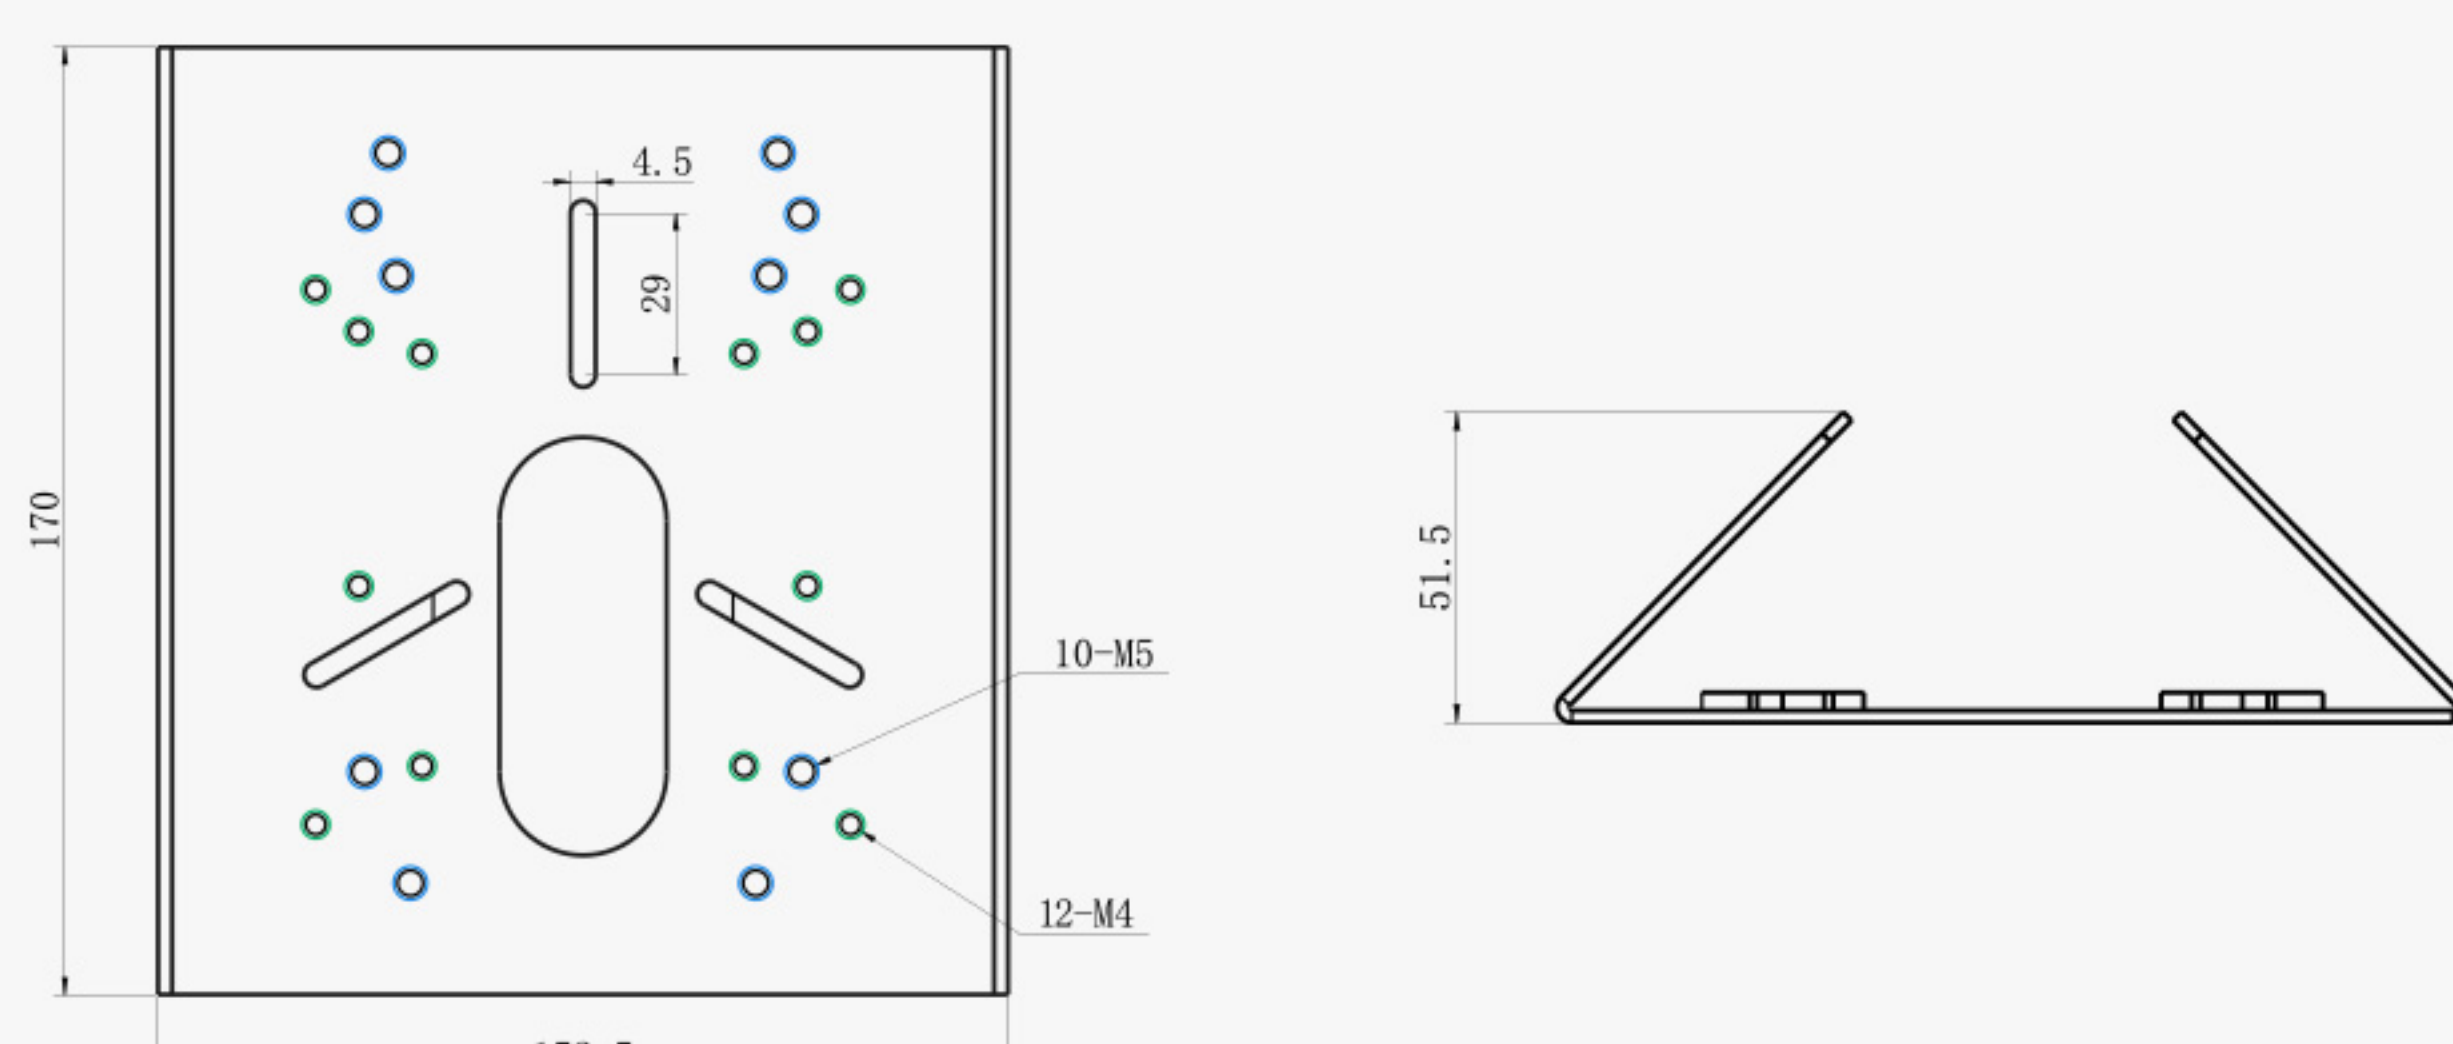

Milesight Network Cameras Accessories Structure

Neat & Integrated Design, Easy & Robust Installation
Facilitate your network video installation in different environments

A01 Pole Mount

Weight: 720g
Dimension: 170*51.5*152.6mm
Applicable Model:
Mini Bullet, Motorized Mini Bullet,
Vandal-proof Mini Bullet,
Vandal-proof Motorized Mini Bullet,
A41, A62, A63, A71, A72

A02 Internal Corner Bracket

Weight: 540g
Dimension: 205*170*26mm
Applicable Model:
Mini Bullet, Motorized Mini Bullet,
Vandal-proof Motorized Mini Bullet,
A71, A72

A03 External Corner Bracket

Weight: 900g
Dimension: 152.5*170*76mm
Applicable Model:
Mini Bullet, Motorized Mini Bullet,
Vandal-proof Motorized Mini Bullet, A71, A72

Weight: 200g
Dimension: 155.5*167*33.5mm
Applicable Model:
Pro Dome, Fisheye Camera

A76 Pendant Mount

Weight: 620g
Dimension: 136*L (L is default as 300mm,
also can be fixed with A76-L)
Applicable Model:
Fisheye Camera, Pro Dome

A76-L Extension Lever

Weight: 315g
Dimension: 34*300mm
Applicable Model:
A76