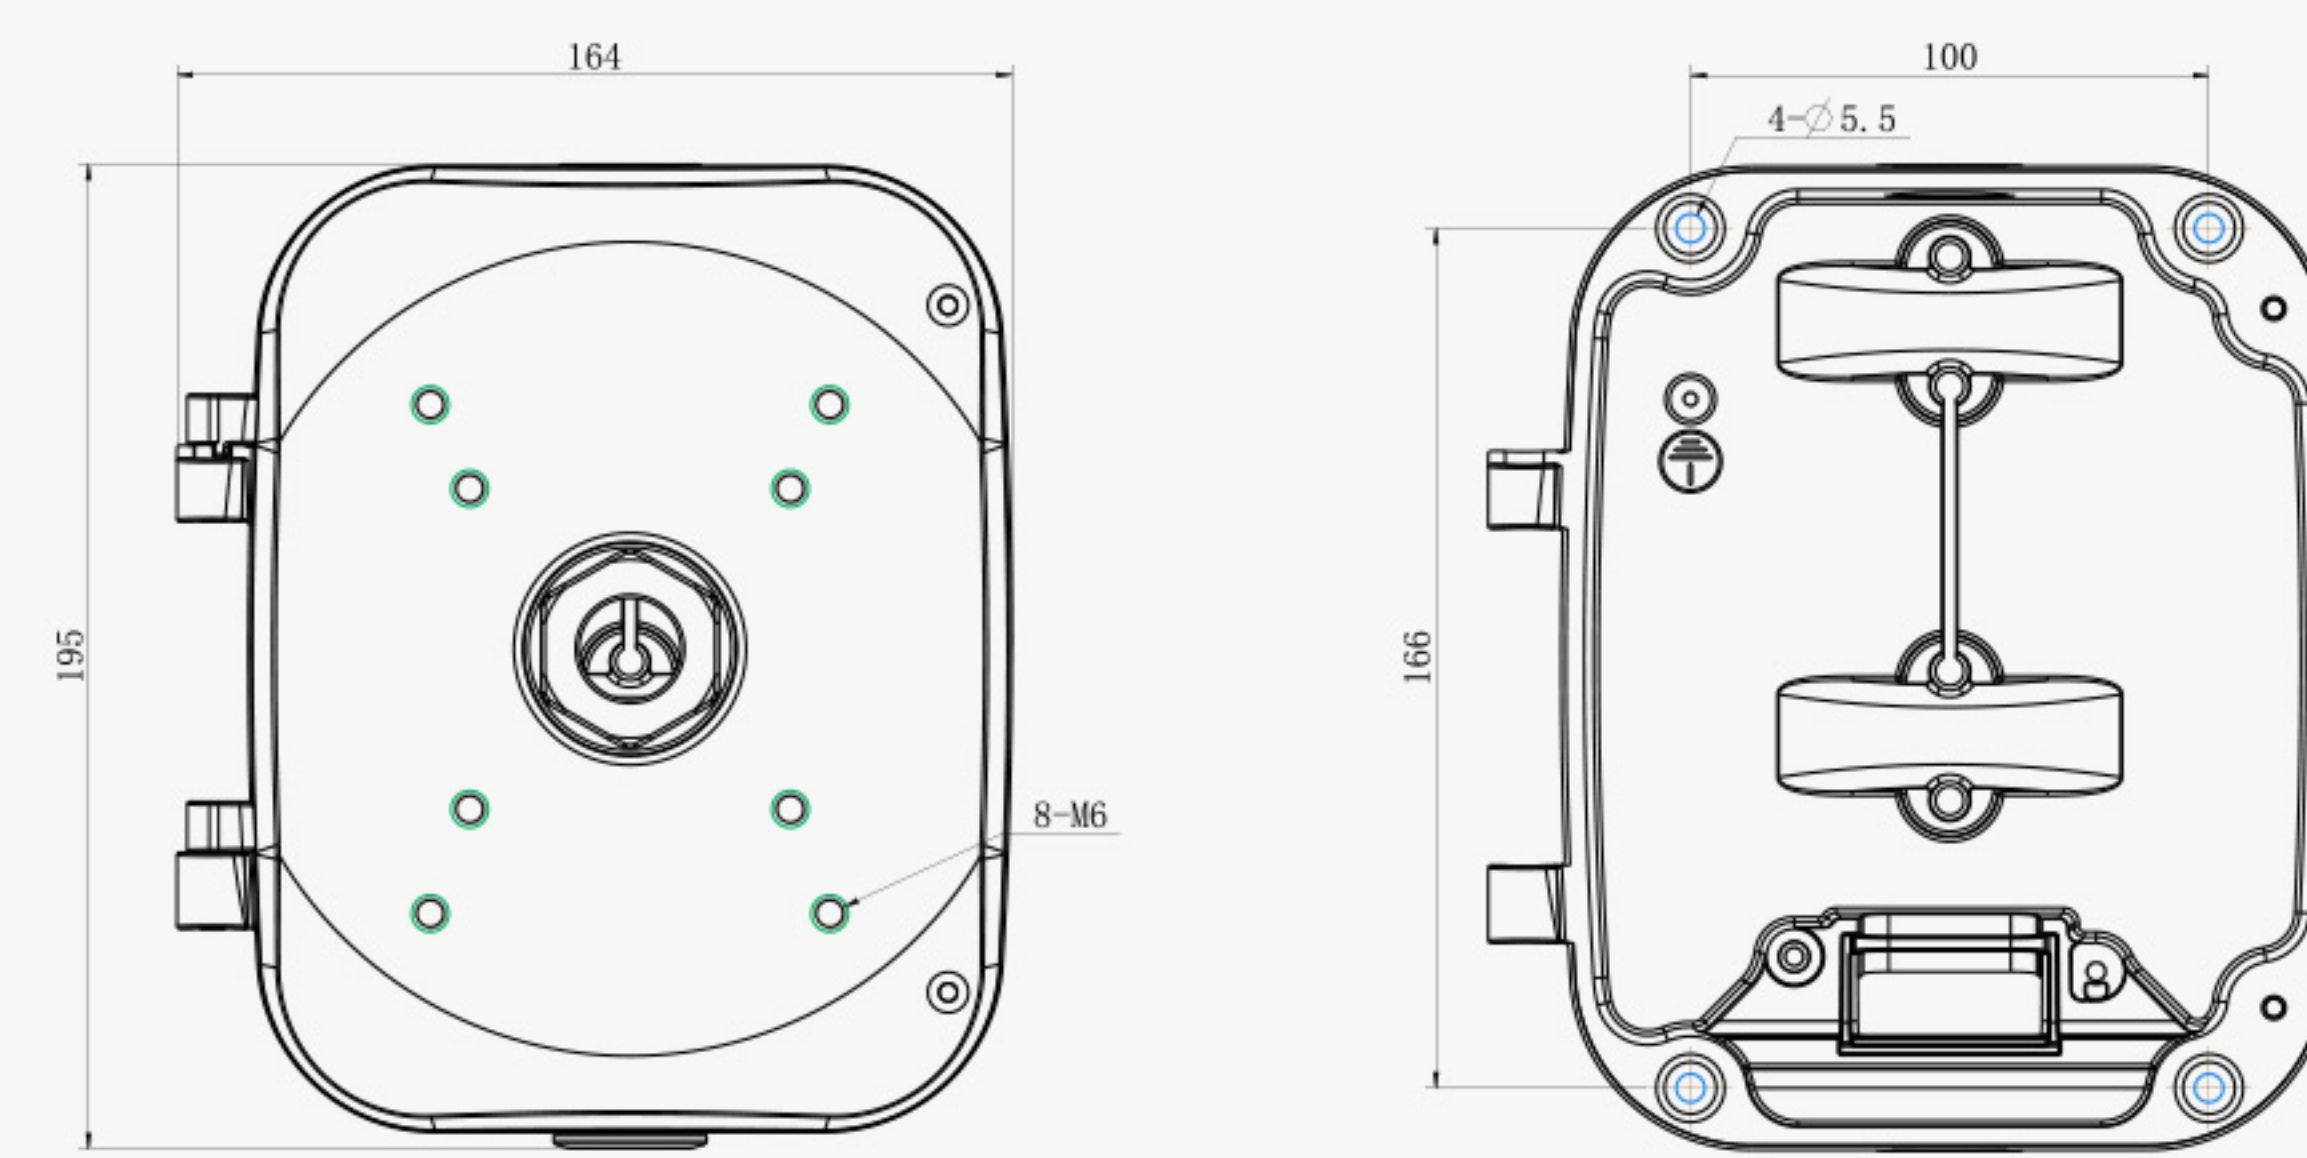

A02 Internal Corner Bracket

Weight: 540g
Dimension: 205*170*26mm
Applicable Model:
Mini Bullet, Motorized Mini Bullet,
Vandal-proof Motorized Mini Bullet,
A71, A72

A03 External Corner Bracket

Weight: 900g
Dimension: 152.5*170*76mm
Applicable Model:
Mini Bullet, Motorized Mini Bullet,
Vandal-proof Motorized Mini Bullet, A71, A72

A41 Wall Mount

Weight: 400g
Dimension: 200*129*100mm
Applicable Model:
Speed Dome

A42 Pendant Mount

Weight: 650g
Dimension: 116.5*225mm
Applicable Model:
Speed Dome

A43 Junction Box

Weight: 1000g
Dimension: 195*164*80mm
Applicable Model:
A41, A42

Weight: 200g
Dimension: 155.5*167*33.5mm
Applicable Model:
Pro Dome, Fisheye Camera

A76 Pendant Mount

Weight: 620g
Dimension: 136*L (L is default as 300mm,
also can be fixed with A76-L)
Applicable Model:
Fisheye Camera, Pro Dome

A76-L Extension Lever

Weight: 315g
Dimension: 34*300mm
Applicable Model:
A76