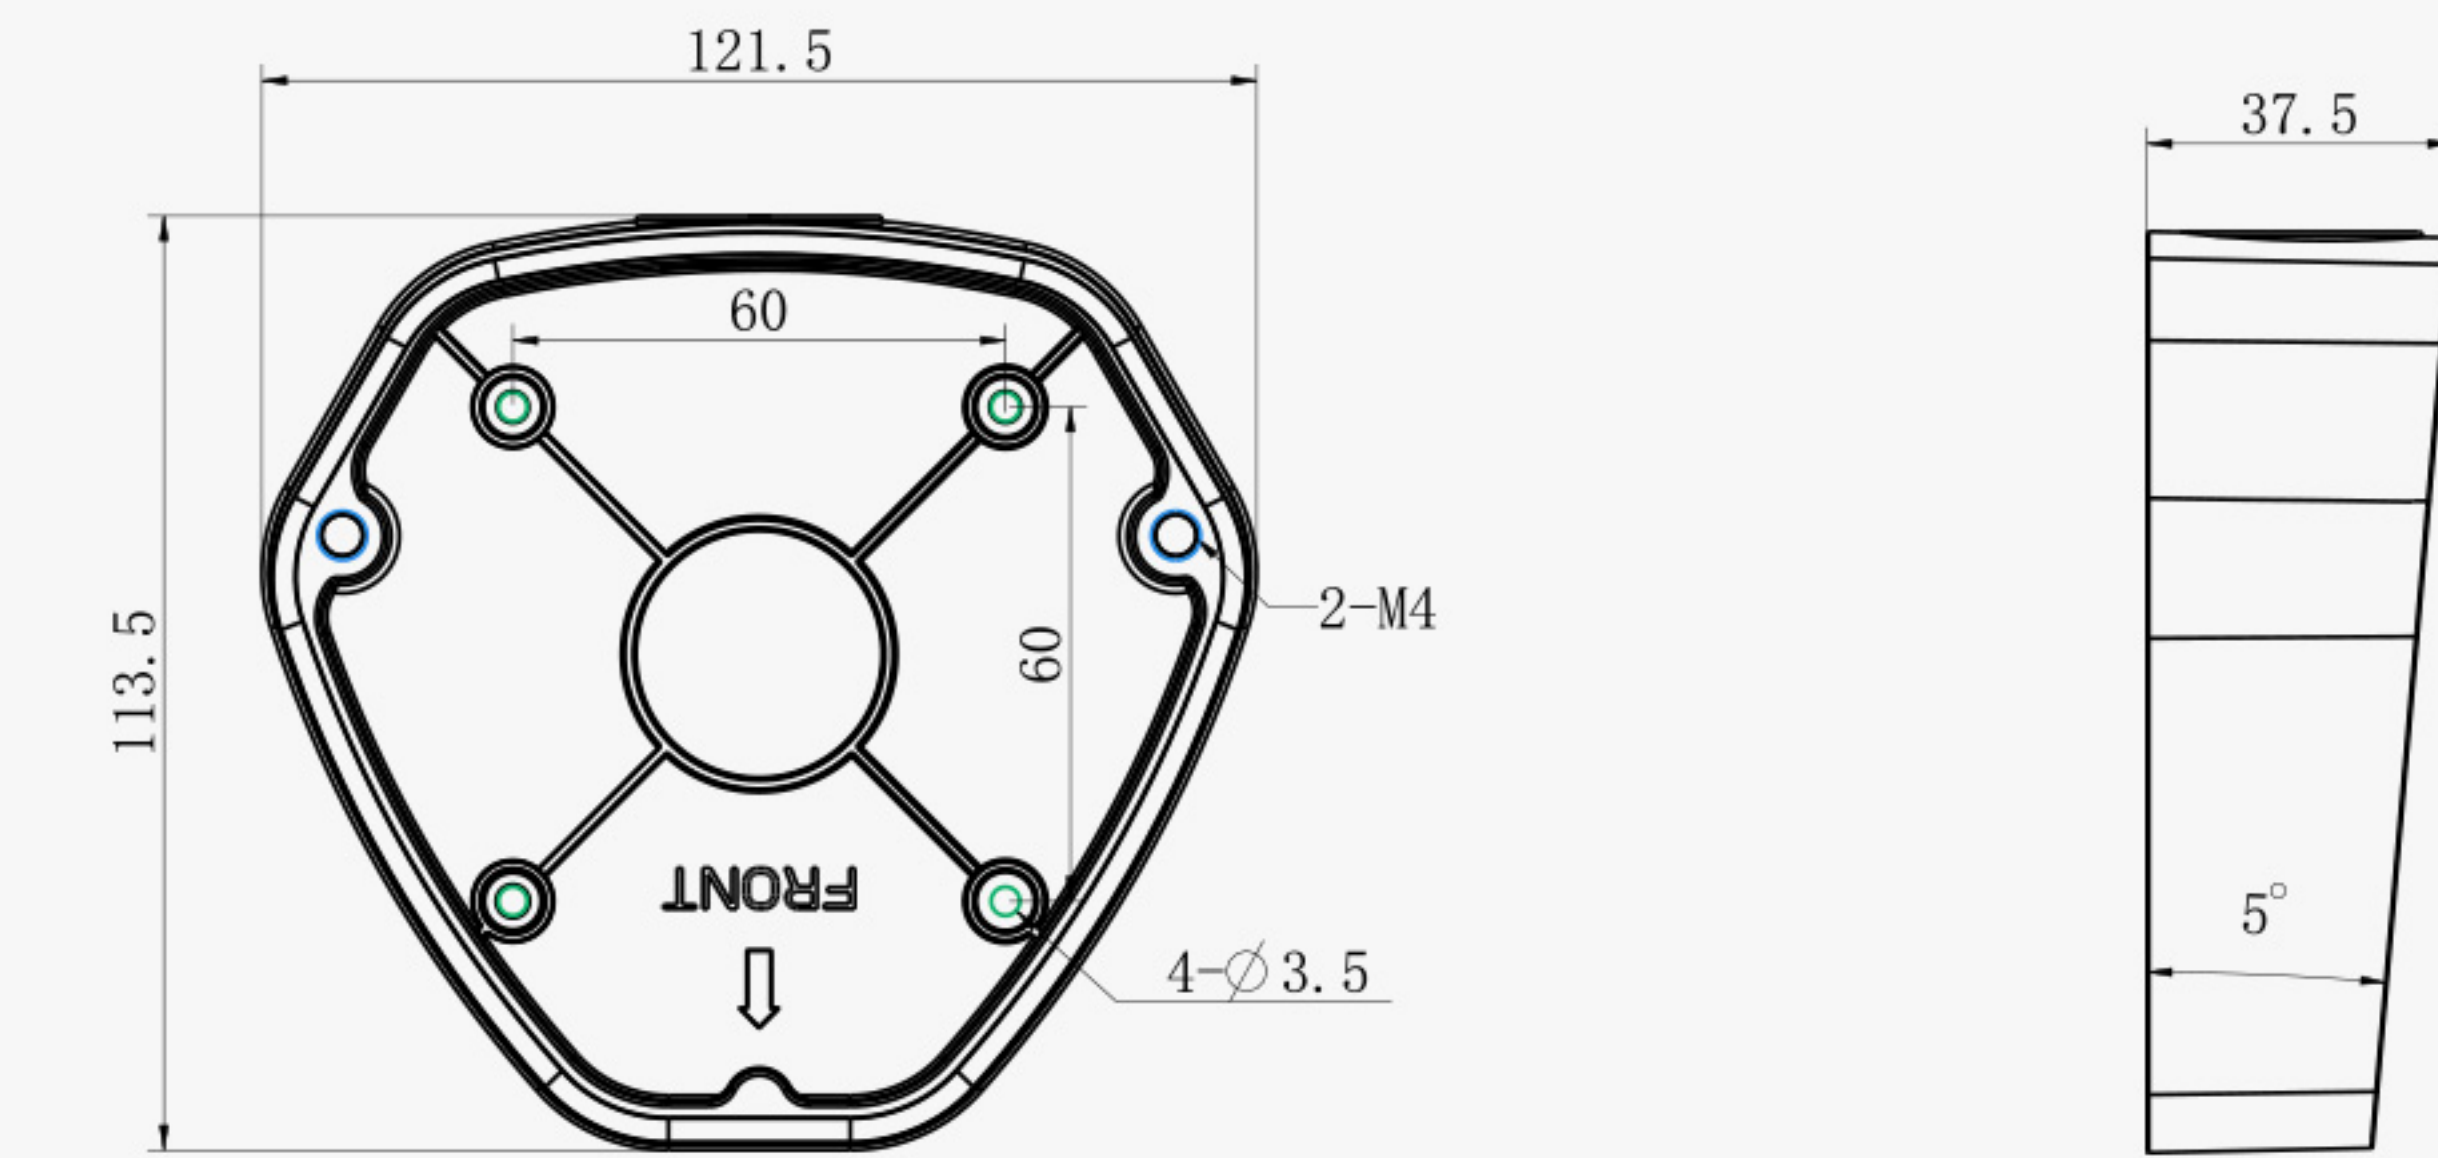

A71 Wall Mount

Weight: 530g
Dimension: 162*124*78mm
Applicable Model:
Mini Dome, IR Mini Dome,
Vandal-proof Mini Dome,
Weather-proof Mini Dome,
AF Motorized Mini Dome

A72 Wall Mount

Weight: 560g
Dimension: 238*159*136mm
Applicable Model:
Pro Dome,
Fisheye Camera

A73 Adapter Plate

Weight: 28g
Dimension: 115*122.5*10mm
Applicable Model:
Vandal-proof Mini Dome

A74 Junction Box

Weight: 60g
Dimension: 121.5*116.5*37.2mm
Applicable Model:
Vandal-proof Mini Dome

A75 Junction Box

Weight: 200g
Dimension: 155.5*167*33.5mm
Applicable Model:
Pro Dome, Fisheye Camera

A76 Pendant Mount

Weight: 620g
Dimension: 136*L (L is default as 300mm,
also can be fixed with A76-L)
Applicable Model:
Fisheye Camera, Pro Dome

A76-L Extension Lever

Weight: 315g
Dimension: 34*300mm
Applicable Model:
A76