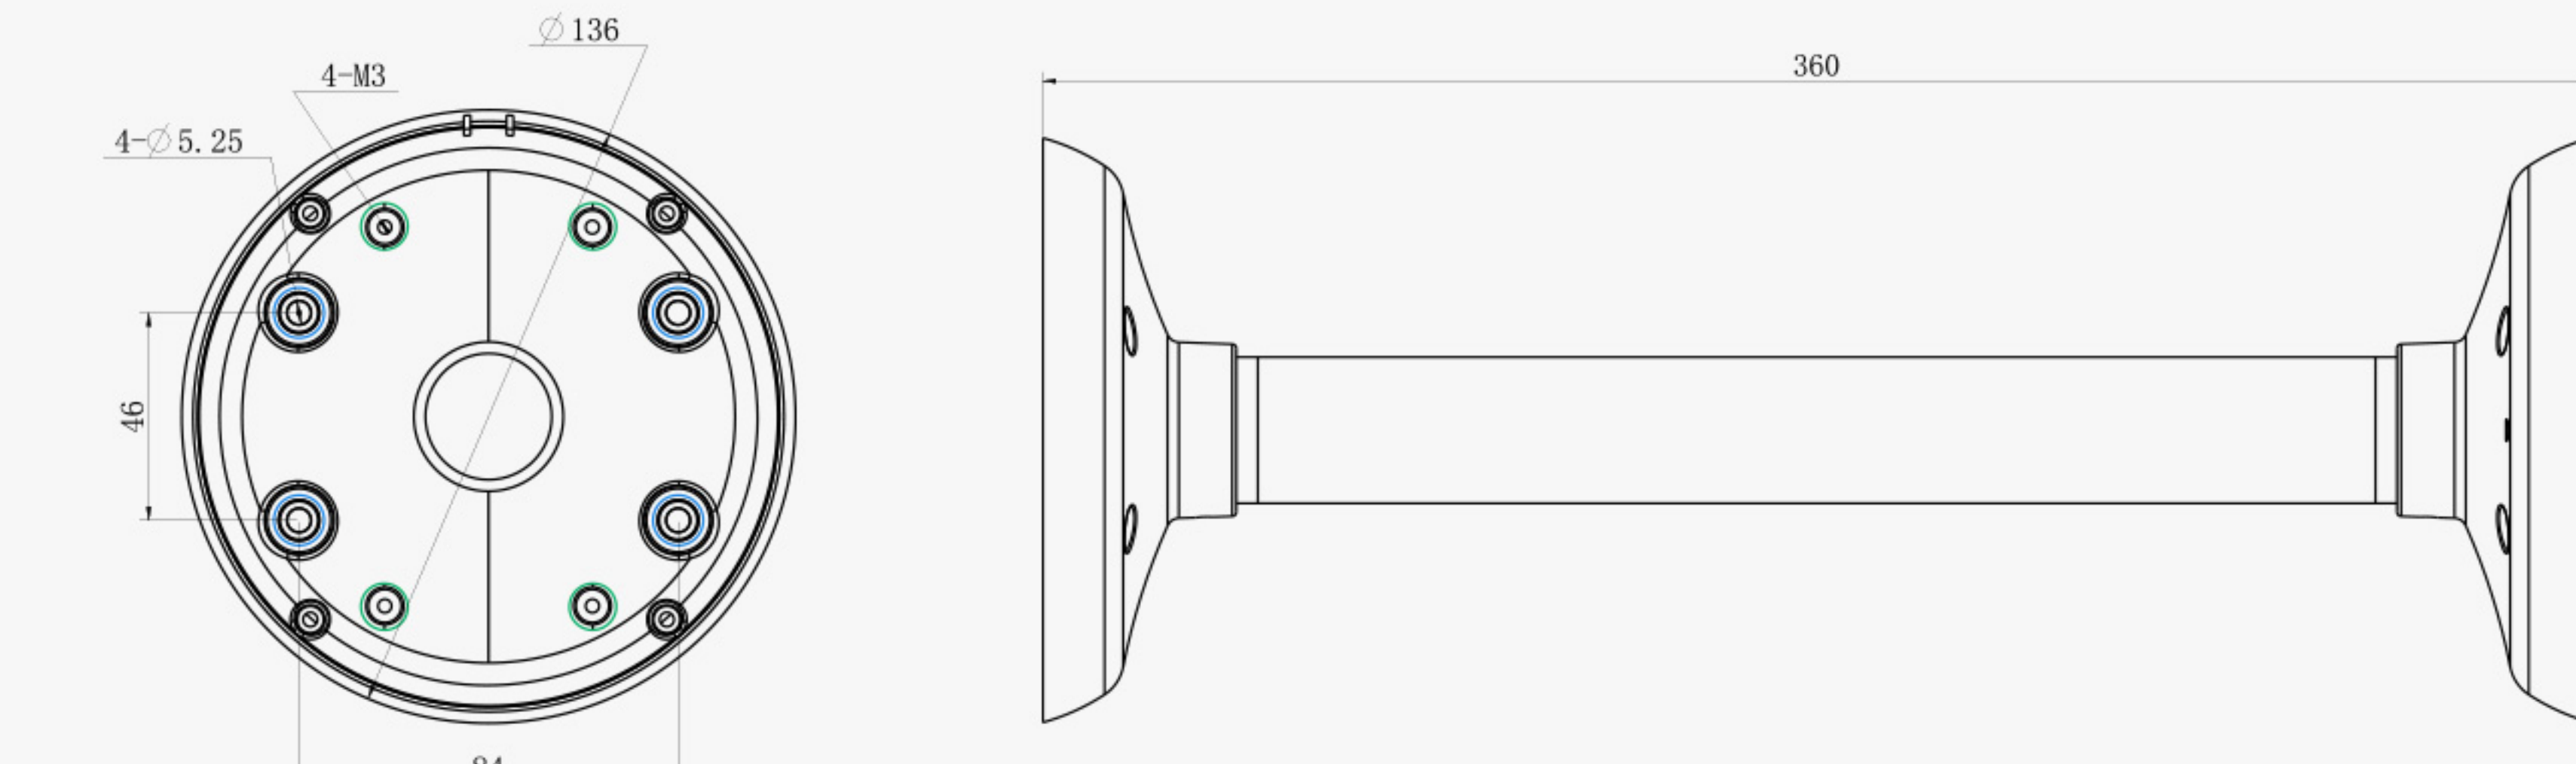

A71 Wall Mount

Weight: 530g
Dimension: 162*124*78mm
Applicable Model:
Mini Dome, IR Mini Dome,
Vandal-proof Mini Dome,
Weather-proof Mini Dome,
AF Motorized Mini Dome

A72 Wall Mount

Weight: 560g
Dimension: 238*159*136mm
Applicable Model:
Pro Dome,
Fisheye Camera

A73 Adapter Plate

Weight: 28g
Dimension: 115*122.5*10mm
Applicable Model:
Vandal-proof Mini Dome

A74 Junction Box

Weight: 60g
Dimension: 121.5*116.5*37.2mm
Applicable Model:
Vandal-proof Mini Dome

A75 Junction Box

Weight: 200g
Dimension: 155.5*167*33.5mm
Applicable Model:
Pro Dome, Fisheye Camera

A76 Pendant Mount

Weight: 620g
Dimension: 136*L (L is default as 300mm,
also can be fixed with A76-L)
Applicable Model:
Fisheye Camera, Pro Dome

A76-L Extension Lever

Weight: 315g
Dimension: 34*300mm
Applicable Model:
A76