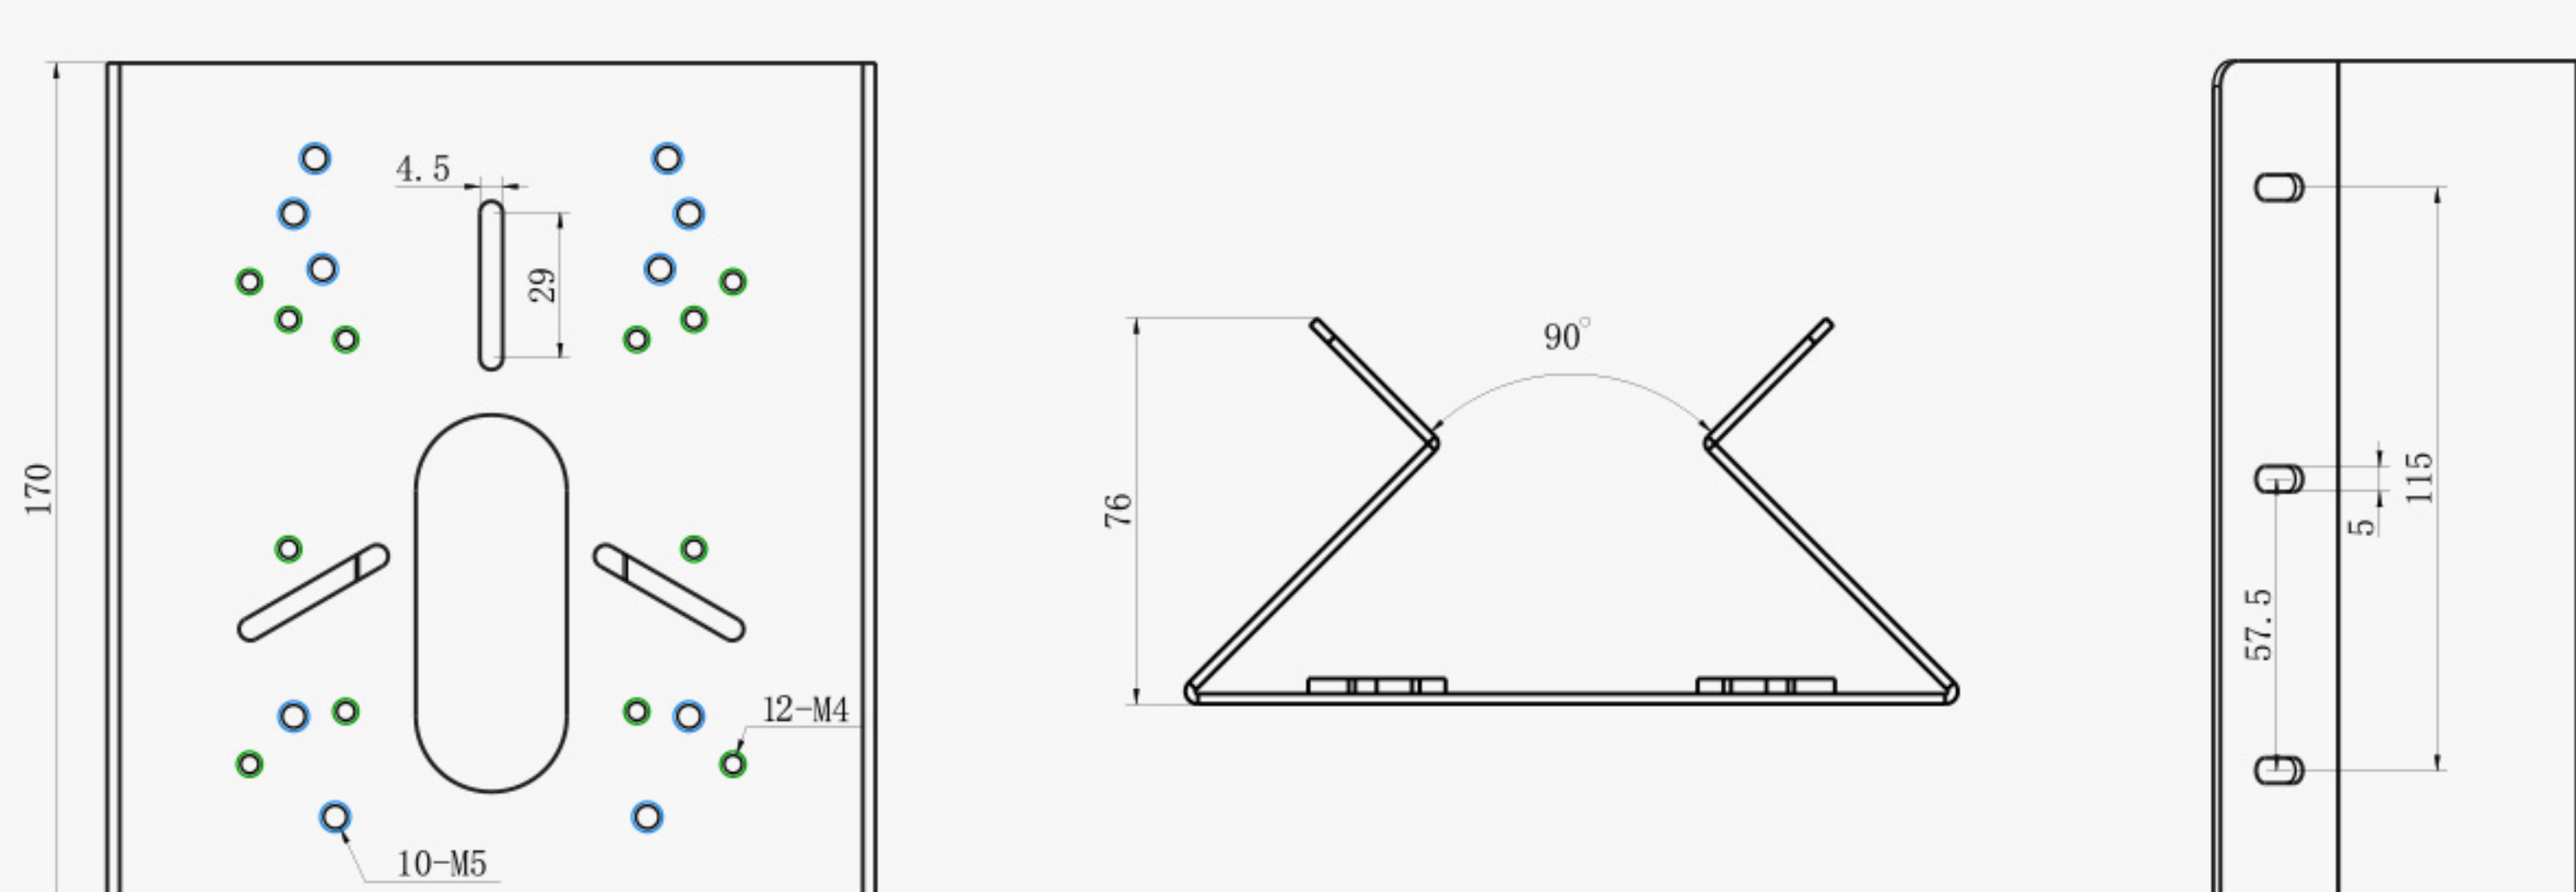

Milesight Network Cameras Accessories Structure

Neat & Integrated Design, Easy & Robust Installation
Facilitate your network video installation in different environments

A01 Pole Mount

Weight: 720g
Dimension: 170*51.5*152.6mm
Applicable Model:
Mini Bullet, Motorized Mini Bullet,
Vandal-proof Mini Bullet,
Vandal-proof Motorized Mini Bullet,
A41, A62, A63, A71, A72

A02 Internal Corner Bracket

Weight: 540g
Dimension: 205*170*26mm
Applicable Model:
Mini Bullet, Motorized Mini Bullet,
Vandal-proof Motorized Mini Bullet,
A71, A72

A03 External Corner Bracket

Weight: 900g
Dimension: 152.5*170*76mm
Applicable Model:
Mini Bullet, Motorized Mini Bullet,
Vandal-proof Motorized Mini Bullet, A71, A72

Weight: 200g
Dimension: 155.5*167*33.5mm
Applicable Model:
Pro Dome, Fisheye Camera

A76 Pendant Mount

Weight: 620g
Dimension: 136*L (L is default as 300mm,
also can be fixed with A76-L)
Applicable Model:
Fisheye Camera, Pro Dome

A76-L Extension Lever

Weight: 315g
Dimension: 34*300mm
Applicable Model:
A76