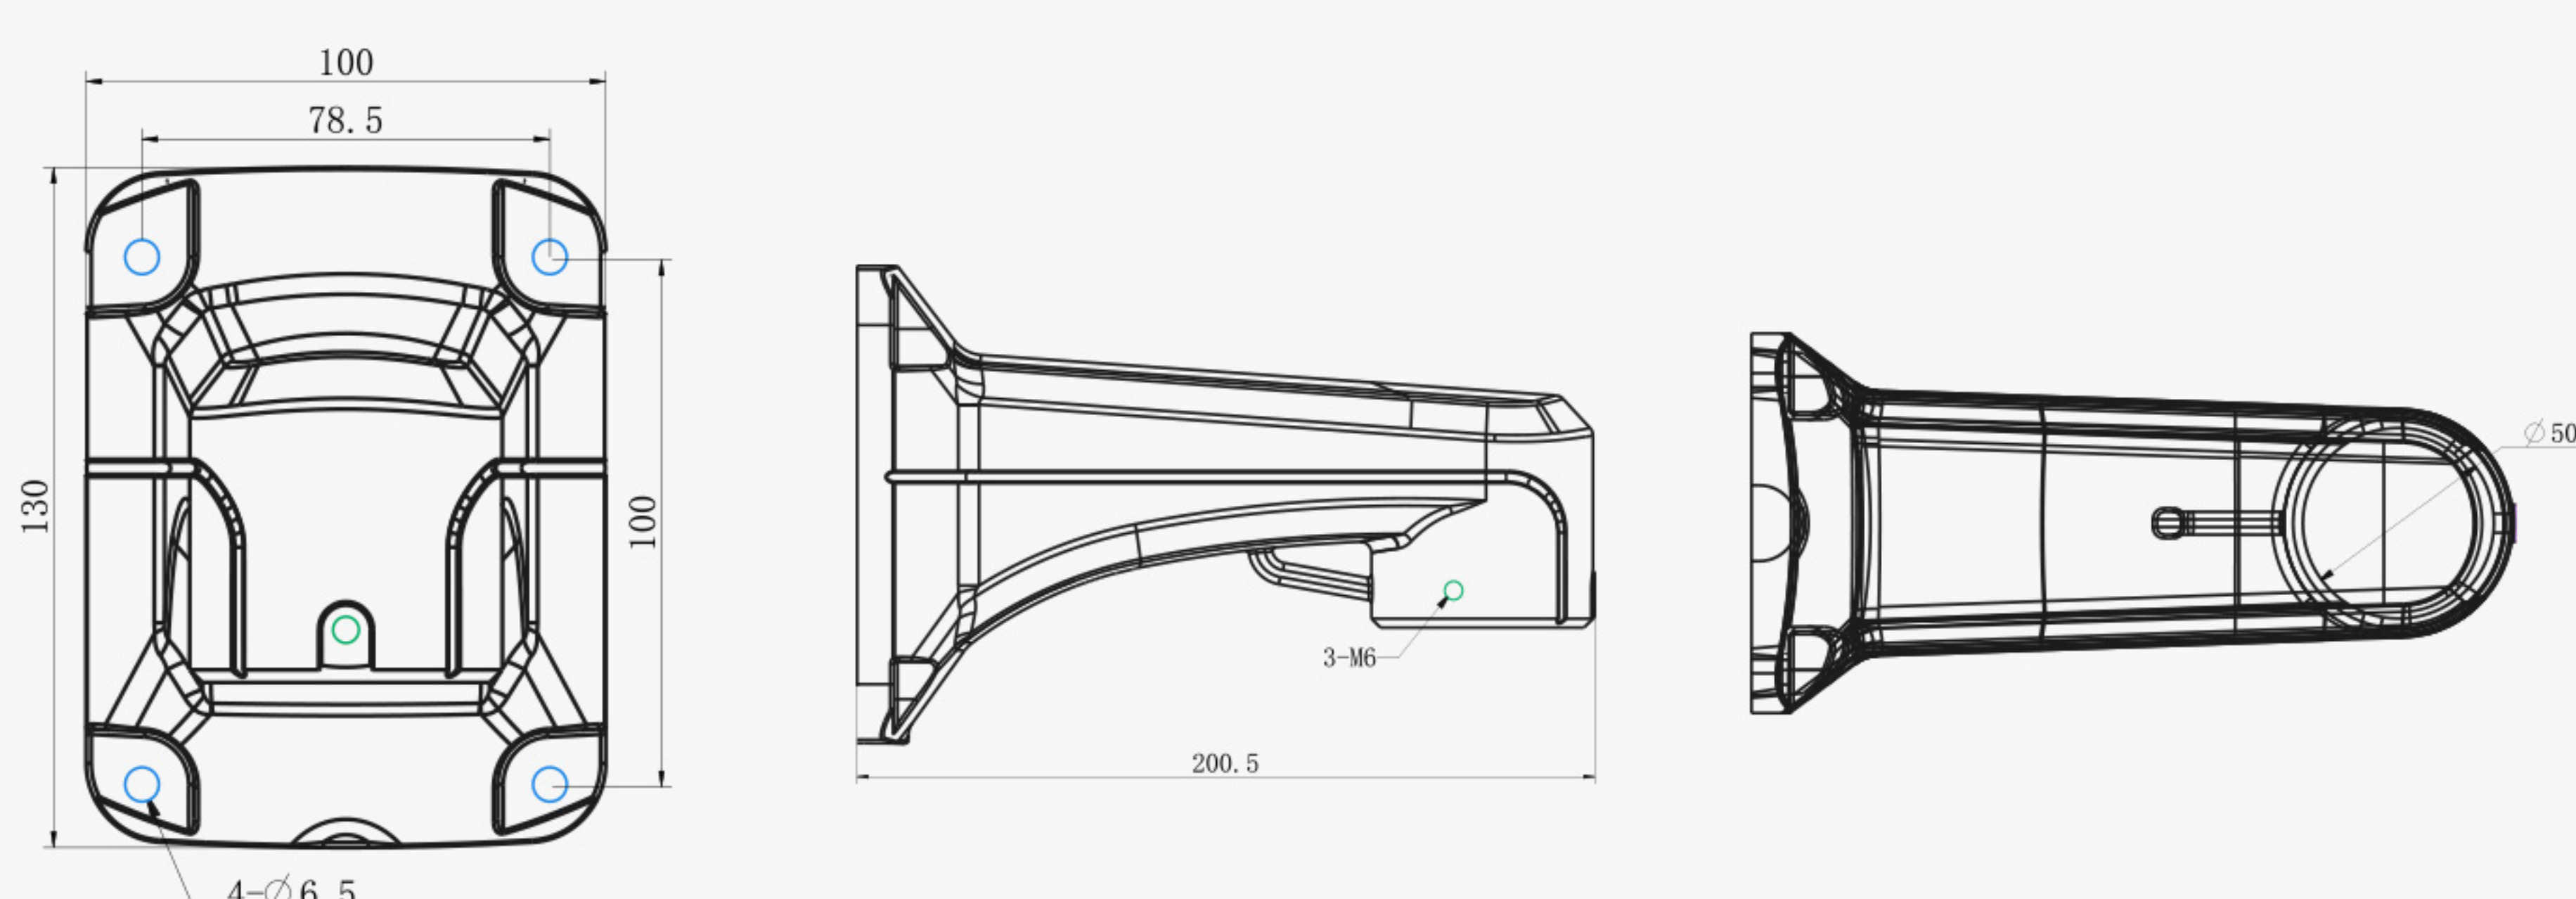

Milesight Network Cameras Accessories Structure

Neat & Integrated Design, Easy & Robust Installation
Facilitate your network video installation in different environments

A01 Pole Mount

Weight: 720g
Dimension: 170*51.5*152.6mm
Applicable Model:
Mini Bullet, Motorized Mini Bullet,
Vandal-proof Mini Bullet,
Vandal-proof Motorized Mini Bullet,
A41, A62, A63, A71, A72

A02 Internal Corner Bracket

Weight: 540g
Dimension: 205*170*26mm
Applicable Model:
Mini Bullet, Motorized Mini Bullet,
Vandal-proof Motorized Mini Bullet,
A71, A72

A03 External Corner Bracket

Weight: 900g
Dimension: 152.5*170*76mm
Applicable Model:
Mini Bullet, Motorized Mini Bullet,
Vandal-proof Motorized Mini Bullet, A71, A72

A41 Wall Mount

Weight: 400g
Dimension: 200*129*100mm
Applicable Model:
Speed Dome

A42 Pendant Mount

Weight: 650g
Dimension: 116.5*225mm
Applicable Model:
Speed Dome

A43 Junction Box

Weight: 1000g
Dimension: 195*164*80mm
Applicable Model:
A41, A42

A76-L Extension Lever

Weight: 315g
Dimension: 34*300mm
Applicable Model:
A76